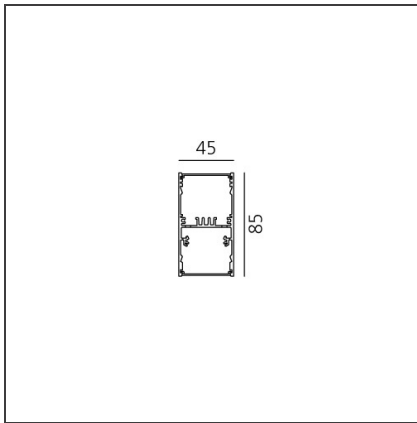

A.39 Suspension/Ceiling - Direct Emission - 2368mm - 52° - 4000K - Dimmable DALI - 6x4 Optics - Black

IP 20  Dimmerable: +  -

DESIGN BY

Carlotta de Bevilacqua

DESCRIPTION

TECHNICAL DRAWINGS

FEATURES

Article Code:	BH03104	Series:	Indoor
Colour:	Black		
Installation:	Suspension, Ceiling		

DIMENSIONS

Length:	cm 237
Width:	cm 4.5
Height:	cm 8.5

INCLUDED SOURCES

Category:	LED	Color temperature (K):	4000K
Number:	1	Color Tolerance:	MacAdam 2SDCM
Watt:	80W	Service Life:	L90 (20K) 118000h
Type:	0		

ACCESSORIES

Louvre - 2368mm
6x4 optics - white
AE43001

Louvre - 2368mm
6x4 optics black
AE43004

A.39 - Mechanical
joint including 1
suspension cable
AT09500

Angle louvre - 90°
corner screen (on
same plane) -
White
BH44001