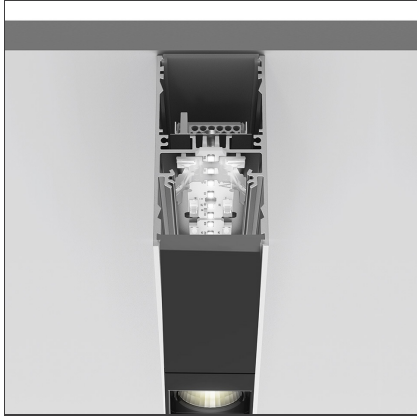

A.39 Suspension/Ceiling - Direct Emission - 2368mm - 52° - 4000K - Dimmable DALI - 6x4 Optics - Black

IP 20  Dimmerable: +  -

DESIGN BY

Carlotta de Bevilacqua

DESCRIPTION

TECHNICAL DRAWINGS

FEATURES

Article Code:	BH03104	Series:	Indoor
Colour:	Black		
Installation:	Suspension, Ceiling		

DIMENSIONS

Length:	cm 237
Width:	cm 4.5
Height:	cm 8.5

INCLUDED SOURCES

Category:	LED	Color temperature (K):	4000K
Number:	1	Color Tolerance:	MacAdam 2SDCM
Watt:	80W	Service Life:	L90 (20K) 118000h
Type:	0		

LUMINAIRE

Watt:	70W	Delivered lumens output (lm):	5128lm
		CCT:	4000K
		Efficiency:	73%
		Efficacy:	73.26lm/W
		CRI:	90
		Dimmable Typology:	Dali

Notes

Screen supplied separately. * Drivers use 2 DALI addresses.

ACCESSORIES

Louvre - 2368mm
6x4 optics - white
AE43001

Louvre - 2368mm
6x4 optics black
AE43004

A.39 - Mechanical
joint including 1
suspension cable
AT09500

Angle louvre - 90°
corner screen (on
same plane) -
White
BH44001