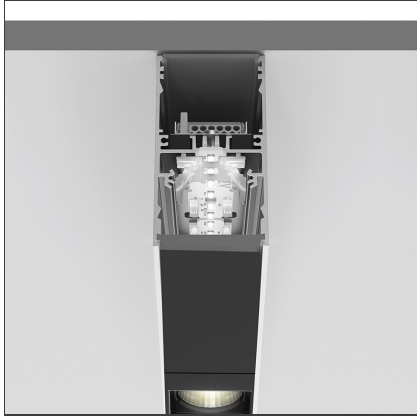

**A.39 Suspension/Ceiling - Direct Emission - 2368mm - 52° - 4000K - Dimmable DALI - 4x4 Optics - Black**

IP 20  Dimmerable: +  -

**DESIGN BY**

Carlotta de Bevilacqua

**DESCRIPTION**

**TECHNICAL DRAWINGS**

**FEATURES**

<b>Article Code:</b>	BH07104	<b>Series:</b>	Indoor
<b>Colour:</b>	Black		
<b>Installation:</b>	Suspension, Ceiling		

**DIMENSIONS**

<b>Length:</b>	cm 237
<b>Width:</b>	cm 4.5
<b>Height:</b>	cm 8.5

**LUMINAIRE**

<b>Watt:</b>	50W	<b>Delivered lumens output (lm):</b>	3419lm
		<b>CCT:</b>	4000K
		<b>Efficiency:</b>	73%
		<b>Efficacy:</b>	68.37lm/W
		<b>CRI:</b>	90
		<b>Dimmable Typology:</b>	Dali

**Notes**

Angle louvre - 90°  
corner screen (on  
same plane) -  
White  
BH44001

A.39 - Ceiling  
bracket and  
mechanical joint  
AT09501

Angle louvre - 90°  
corner screen (on  
same plane) -  
Black  
BH44004