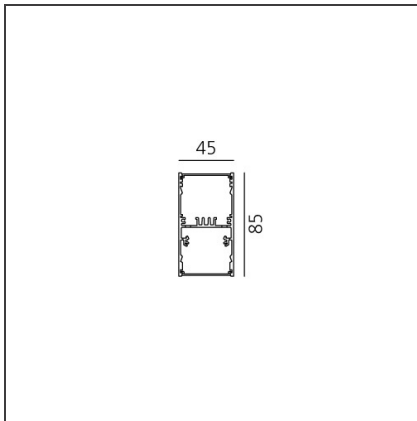

**A.39 Suspension/Ceiling - Direct Emission - 2368mm - 52° - 4000K - Dimmable DALI - 4x4 Optics - Black**

IP 20  Dimmerable: +  -

**DESIGN BY**

Carlotta de Bevilacqua

**DESCRIPTION**

**TECHNICAL DRAWINGS**

**FEATURES**

<b>Article Code:</b>	BH07104	<b>Series:</b>	Indoor
<b>Colour:</b>	Black		
<b>Installation:</b>	Suspension, Ceiling		

**DIMENSIONS**

<b>Length:</b>	cm 237
<b>Width:</b>	cm 4.5
<b>Height:</b>	cm 8.5