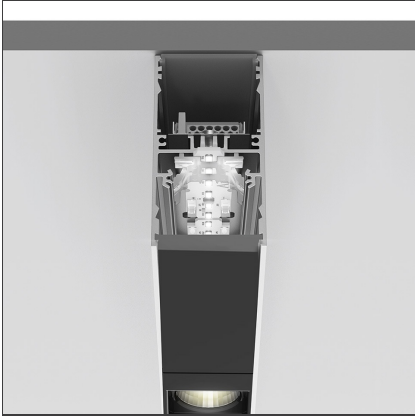

**A.39 Suspension/Ceiling - Direct Emission - 2368mm - 52° - 3000K -
Undimmable - 6x4 Optics - White**

IP 20   

DESIGN BY

Carlotta de Bevilacqua

DESCRIPTION

TECHNICAL DRAWINGS

FEATURES

Article Code:	BH02801	Series:	Indoor
Colour:	White		
Installation:	Suspension, Ceiling		

DIMENSIONS

Length:	cm 237
Width:	cm 4.5
Height:	cm 8.5

INCLUDED SOURCES

Category:	LED	Color temperature (K):	3000K
Number:	1	Color Tolerance:	MacAdam 2SDCM
Watt:	80W	Service Life:	L90 (20K) 118000h
Type:	0		

LUMINAIRE

Watt:	75W	Delivered lumens output (lm):	4792lm
		CCT:	3000K
		Efficiency:	73%
		Efficacy:	63.89lm/W
		CRI:	90

Notes

Screen supplied separately. * Drivers use 2 DALI addresses.

ACCESSORIES

Louvre - 2368mm
6x4 optics - white
AE43001

Angle louvre - 90°
corner screen (on
same plane) -
Black
BH44004

A.39 -
Suspension/Ceiling
- Corner (on same
plane) - White
BH35001

A.39 -
Undimmable
Feeding kit
including 2
suspension cables
(3 poles) 2000mm
(H)
AT10400