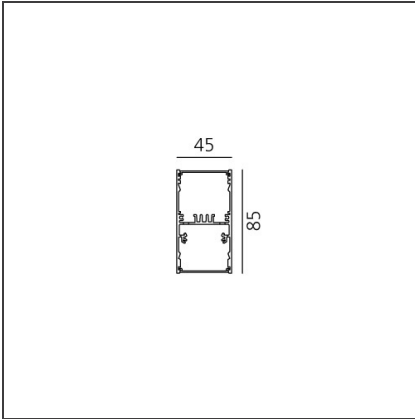

**A.39 Suspension/Ceiling - Direct Emission - 2368mm - 52° - 3000K -  
Undimmable - 4x4 Optics - White**

IP 20 

**DESIGN BY**

Carlotta de Bevilacqua

**DESCRIPTION**

**TECHNICAL DRAWINGS**

**FEATURES**

<b>Article Code:</b>	BH06801	<b>Series:</b>	Indoor
<b>Colour:</b>	White		
<b>Installation:</b>	Suspension, Ceiling		

**DIMENSIONS**

<b>Length:</b>	cm 237
<b>Width:</b>	cm 4.5
<b>Height:</b>	cm 8.5

**INCLUDED SOURCES**

<b>Category:</b>	LED	<b>Color temperature (K):</b>	3000K
<b>Number:</b>	1	<b>Color Tolerance:</b>	MacAdam 2SDCM
<b>Watt:</b>	50W	<b>Service Life:</b>	L90 (20K) 118000h
<b>Type:</b>	0		

**ACCESSORIES**

Louvre - 2368mm  
4x4 optics white  
AE42001

Louvre - 2368mm  
4x4 optics black  
AE42004

A.39 - Mechanical  
joint including 1  
suspension cable  
AT09500

Angle louvre - 90°  
corner screen (on  
same plane) -  
White  
BH44001