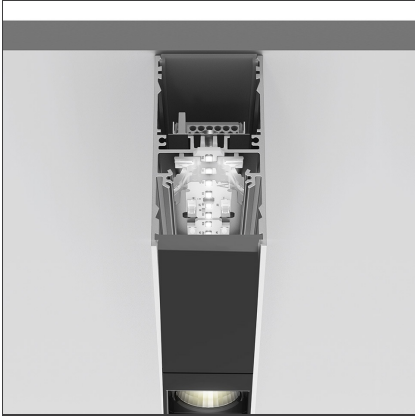

**A.39 Suspension/Ceiling - Direct Emission - 2368mm - 52° - 3000K -  
Undimmable - 4x4 Optics - White**

IP 20 

**DESIGN BY**

Carlotta de Bevilacqua

**DESCRIPTION**

**TECHNICAL DRAWINGS**

**FEATURES**

<b>Article Code:</b>	BH06801	<b>Series:</b>	Indoor
<b>Colour:</b>	White		
<b>Installation:</b>	Suspension, Ceiling		

**DIMENSIONS**

<b>Length:</b>	cm 237
<b>Width:</b>	cm 4.5
<b>Height:</b>	cm 8.5

**INCLUDED SOURCES**

<b>Category:</b>	LED	<b>Color temperature (K):</b>	3000K
<b>Number:</b>	1	<b>Color Tolerance:</b>	MacAdam 2SDCM
<b>Watt:</b>	50W	<b>Service Life:</b>	L90 (20K) 118000h
<b>Type:</b>	0		

**ACCESSORIES**

Louvre - 2368mm  
4x4 optics white  
AE42001

Louvre - 2368mm  
4x4 optics black  
AE42004

A.39 - Mechanical  
joint including 1  
suspension cable  
AT09500

Angle louvre - 90°  
corner screen (on  
same plane) -  
White  
BH44001

A.39 - Ceiling  
bracket and  
mechanical joint  
AT09501

Angle louvre - 90°  
corner screen (on  
same plane) -  
Black  
BH44004

A.39 -  
Suspension/Ceiling  
- Corner (on same  
plane) - White  
BH35001