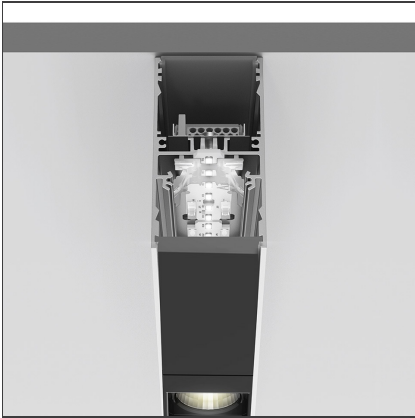

**A.39 Suspension/Ceiling - Direct Emission - 2368mm - 52° - 3000K -
Undimmable - 4x4 Optics - Silver**

IP 20   

DESIGN BY

Carlotta de Bevilacqua

DESCRIPTION

TECHNICAL DRAWINGS

FEATURES

Article Code:	BH06805	Series:	Indoor
Colour:	Silver		
Installation:	Suspension, Ceiling		

DIMENSIONS

Length:	cm 237
Width:	cm 4.5
Height:	cm 8.5

INCLUDED SOURCES

Category:	LED	Color temperature (K):	3000K
Number:	1	Color Tolerance:	MacAdam 2SDCM
Watt:	50W	Service Life:	L90 (20K) 118000h
Type:	0		

LUMINAIRE

Watt:	54W	Delivered lumens output (lm):	3195lm
		CCT:	3000K
		Efficiency:	73%
		Efficacy:	59.16lm/W
		CRI:	90

Notes

Screen supplied separately. *Driver uses 1 DALI address

ACCESSORIES

Louvre - 2368mm
4x4 optics white
AE42001

Louvre - 2368mm
4x4 optics black
AE42004

A.39 - Mechanical
joint including 1
suspension cable
AT09500

Angle louvre - 90°
corner screen (on
same plane) -
White
BH44001

A.39 - Ceiling
bracket and
mechanical joint
AT09501