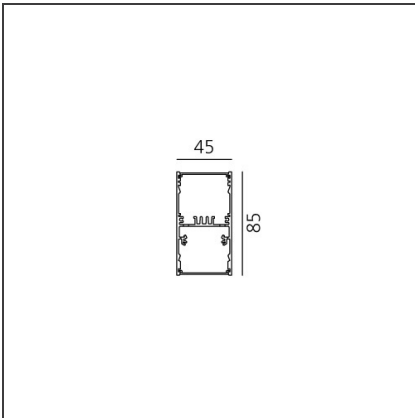

**A.39 Suspension/Ceiling - Direct Emission - 2368mm - 52° - 3000K -
Undimmable - 4x4 Optics - Silver**

IP 20   

DESIGN BY

Carlotta de Bevilacqua

DESCRIPTION

TECHNICAL DRAWINGS

FEATURES

Article Code:	BH06805	Series:	Indoor
Colour:	Silver		
Installation:	Suspension, Ceiling		

DIMENSIONS

Length:	cm 237
Width:	cm 4.5
Height:	cm 8.5

INCLUDED SOURCES

Category:	LED	Color temperature (K):	3000K
Number:	1	Color Tolerance:	MacAdam 2SDCM
Watt:	50W	Service Life:	L90 (20K) 118000h
Type:	0		

LUMINAIRE

Watt:	54W	Delivered lumens output (lm):	3195lm
		CCT:	3000K
		Efficiency:	73%
		Efficacy:	59.16lm/W
		CRI:	90

Notes

Screen supplied separately. *Driver uses 1 DALI address

ACCESSORIES

Louvre - 2368mm
4x4 optics white
AE42001

Louvre - 2368mm
4x4 optics black
AE42004

A.39 - Mechanical
joint including 1
suspension cable
AT09500

Angle louvre - 90°
corner screen (on
same plane) -
White
BH44001

A.39 - Ceiling
bracket and
mechanical joint
AT09501