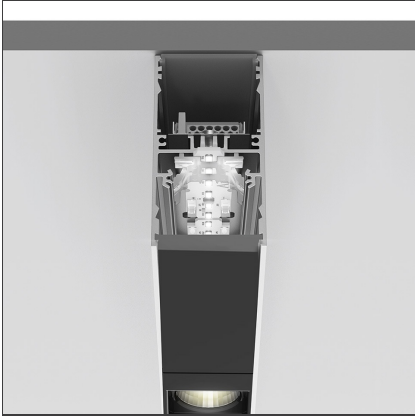

A.39 Suspension/Ceiling - Direct Emission - 2368mm - 52° - 3000K - Dimmable DALI - 6x4 Optics - Black

IP 20 Dimmerable: + -

DESIGN BY

Carlotta de Bevilacqua

DESCRIPTION

TECHNICAL DRAWINGS

FEATURES

Article Code:	BH03004	Series:	Indoor
Colour:	Black		
Installation:	Suspension, Ceiling		

DIMENSIONS

Length:	cm 237
Width:	cm 4.5
Height:	cm 8.5

INCLUDED SOURCES

Category:	LED	Color temperature (K):	3000K
Number:	1	Color Tolerance:	MacAdam 2SDCM
Watt:	80W	Service Life:	L90 (20K) 118000h
Type:	0		

LUMINAIRE

Watt:	70W	Delivered lumens output (lm):	4792lm
		CCT:	3000K
		Efficiency:	73%
		Efficacy:	68.45lm/W
		CRI:	90
		Dimmable Typology:	Dali

Notes

Screen supplied separately. * Drivers use 2 DALI addresses.

ACCESSORIES

Louvre - 2368mm
6x4 optics - white
AE43001

Louvre - 2368mm
6x4 optics black
AE43004

A.39 - Mechanical
joint including 1
suspension cable
AT09500

Angle louvre - 90°
corner screen (on
same plane) -
White
BH44001