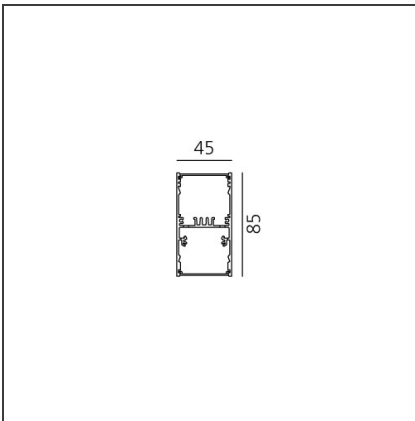

A.39 Suspension/Ceiling - Direct Emission - 2368mm - 52° - 3000K - Dimmable DALI - 6x4 Optics - Black

IP 20 Dimmerable: + -

DESIGN BY

Carlotta de Bevilacqua

DESCRIPTION

TECHNICAL DRAWINGS

FEATURES

Article Code:	BH03004	Series:	Indoor
Colour:	Black		
Installation:	Suspension, Ceiling		

DIMENSIONS

Length:	cm 237
Width:	cm 4.5
Height:	cm 8.5

INCLUDED SOURCES

Category:	LED	Color temperature (K):	3000K
Number:	1	Color Tolerance:	MacAdam 2SDCM
Watt:	80W	Service Life:	L90 (20K) 118000h
Type:	0		

ACCESSORIES

Louvre - 2368mm
6x4 optics - white
AE43001

Louvre - 2368mm
6x4 optics black
AE43004

A.39 - Mechanical
joint including 1
suspension cable
AT09500

Angle louvre - 90°
corner screen (on
same plane) -
White
BH44001