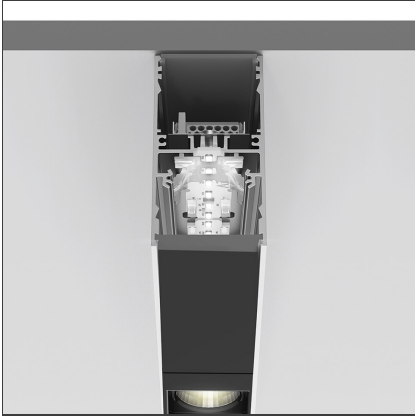

A.39 Suspension/Ceiling - Direct Emission - 2368mm - 52° - 3000K - Dimmable DALI - 4x4 Optics - Silver

IP 20  Dimmerable: +  -

DESIGN BY

Carlotta de Bevilacqua

DESCRIPTION

TECHNICAL DRAWINGS

FEATURES

Article Code:	BH07005	Series:	Indoor
Colour:	Silver		
Installation:	Suspension, Ceiling		

DIMENSIONS

Length:	cm 237
Width:	cm 4.5
Height:	cm 8.5

INCLUDED SOURCES

Category:	LED	Color temperature (K):	3000K
Number:	1	Color Tolerance:	MacAdam 2SDCM
Watt:	50W	Service Life:	L90 (20K) 118000h
Type:	0		

LUMINAIRE

Watt:	54W	Delivered lumens output (lm):	3195lm
		CCT:	3000K
		Efficiency:	73%
		Efficacy:	59.16lm/W
		CRI:	90
		Dimmable Typology:	Dali

Notes

Screen supplied separately. *Driver uses 1 DALI address

A.39 -
Suspension/Ceiling
- Corner (on same
plane) - Silver
BH35005

A.39 -
Suspension/Ceiling
- End Caps (2pcs) -
Silver
BH16405