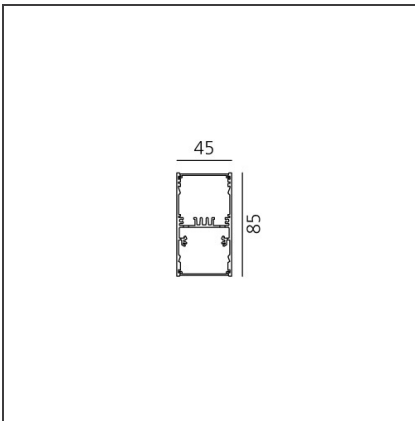

A.39 Suspension/Ceiling - Direct Emission - 2368mm - 52° - 3000K - Dimmable DALI - 4x4 Optics - Silver

IP 20  Dimmerable: +  -

DESIGN BY

Carlotta de Bevilacqua

DESCRIPTION

TECHNICAL DRAWINGS

FEATURES

Article Code:	BH07005	Series:	Indoor
Colour:	Silver		
Installation:	Suspension, Ceiling		

DIMENSIONS

Length:	cm 237
Width:	cm 4.5
Height:	cm 8.5

INCLUDED SOURCES

Category:	LED	Color temperature (K):	3000K
Number:	1	Color Tolerance:	MacAdam 2SDCM
Watt:	50W	Service Life:	L90 (20K) 118000h
Type:	0		

ACCESSORIES

Louvre - 2368mm
4x4 optics white
AE42001

Louvre - 2368mm
4x4 optics black
AE42004

A.39 - Mechanical
joint including 1
suspension cable
AT09500

Angle louvre - 90°
corner screen (on
same plane) -
White
BH44001