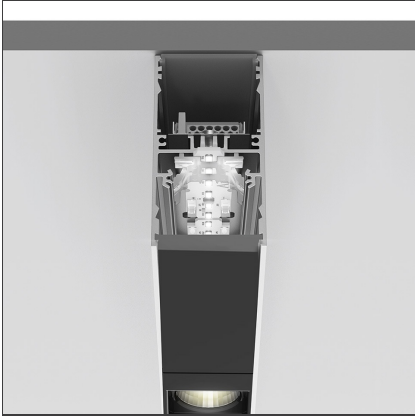

**A.39 Suspension/Ceiling - Direct Emission - 2368mm - 36° - 4000K -
Undimmable - 6x4 Optics - Silver**

IP 20   

DESIGN BY

Carlotta de Bevilacqua

DESCRIPTION

TECHNICAL DRAWINGS

FEATURES

Article Code:	BH02505	Series:	Indoor
Colour:	Silver		
Installation:	Suspension, Ceiling		

DIMENSIONS

Length:	cm 237
Width:	cm 4.5
Height:	cm 8.5

INCLUDED SOURCES

Category:	LED	Color temperature (K):	4000K
Number:	1	Color Tolerance:	MacAdam 2SDCM
Watt:	80W	Service Life:	L90 (20K) 118000h
Type:	0		

LUMINAIRE

Watt:	75W	Delivered lumens output (lm):	4952lm
		CCT:	4000K
		Efficiency:	71%
		Efficacy:	66.03lm/W
		CRI:	90

Notes

Screen supplied separately. * Drivers use 2 DALI addresses.

ACCESSORIES

Louvre - 2368mm
6x4 optics - white
AE43001

Louvre - 2368mm
6x4 optics black
AE43004

A.39 - Mechanical
joint including 1
suspension cable
AT09500

Angle louvre - 90°
corner screen (on
same plane) -
White
BH44001

A.39 - Ceiling
bracket and
mechanical joint
AT09501