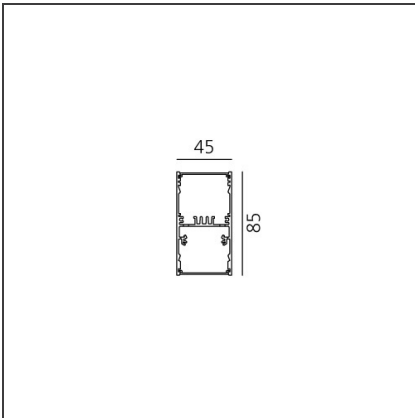

**A.39 Suspension/Ceiling - Direct Emission - 2368mm - 36° - 4000K -
Undimmable - 4x4 Optics - Silver**

IP 20 

DESIGN BY

Carlotta de Bevilacqua

DESCRIPTION

TECHNICAL DRAWINGS

FEATURES

Article Code:	BH06505	Series:	Indoor
Colour:	Silver		
Installation:	Suspension, Ceiling		

DIMENSIONS

Length:	cm 237
Width:	cm 4.5
Height:	cm 8.5

INCLUDED SOURCES

Category:	LED	Color temperature (K):	4000K
Number:	1	Color Tolerance:	MacAdam 2SDCM
Watt:	50W	Service Life:	L90 (20K) 118000h
Type:	0		

Louvre - 2368mm
4x4 optics black
AE42004

A.39 - Mechanical
joint including 1
suspension cable
AT09500

Angle louvre - 90°
corner screen (on
same plane) -
White
BH44001

A.39 - Ceiling
bracket and
mechanical joint
AT09501