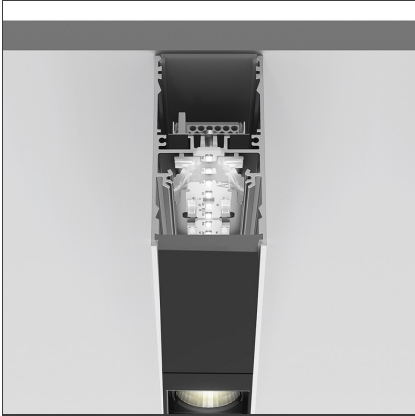

**A.39 Suspension/Ceiling - Direct Emission - 2368mm - 36° - 4000K -
Undimmable - 4x4 Optics - Silver**

IP 20 

DESIGN BY

Carlotta de Bevilacqua

DESCRIPTION

TECHNICAL DRAWINGS

FEATURES

Article Code:	BH06505	Series:	Indoor
Colour:	Silver		
Installation:	Suspension, Ceiling		

DIMENSIONS

Length:	cm 237
Width:	cm 4.5
Height:	cm 8.5

INCLUDED SOURCES

Category:	LED	Color temperature (K):	4000K
Number:	1	Color Tolerance:	MacAdam 2SDCM
Watt:	50W	Service Life:	L90 (20K) 118000h
Type:	0		

LUMINAIRE

Watt:	50W	Delivered lumens output (lm):	3301lm
		CCT:	4000K
		Efficiency:	71%
		Efficacy:	66.03lm/W
		CRI:	90

Notes

Screen supplied separately. *Driver uses 1 DALI address

ACCESSORIES

Louvre - 2368mm
4x4 optics white
AE42001

Louvre - 2368mm
4x4 optics black
AE42004

A.39 - Mechanical
joint including 1
suspension cable
AT09500

Angle louvre - 90°
corner screen (on
same plane) -
White
BH44001

A.39 - Ceiling
bracket and
mechanical joint
AT09501