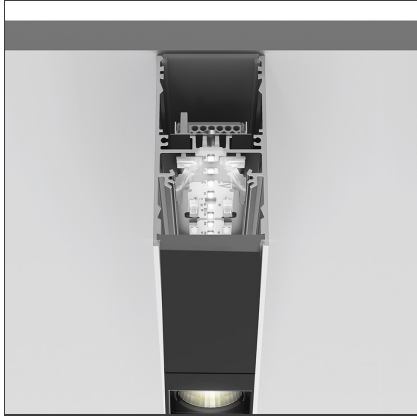

**A.39 Suspension/Ceiling - Direct Emission - 2368mm - 36° - 4000K -
Undimmable - 4x4 Optics - Black**

IP 20 

DESIGN BY

Carlotta de Bevilacqua

DESCRIPTION

TECHNICAL DRAWINGS

FEATURES

Article Code:	BH06504	Series:	Indoor
Colour:	Black		
Installation:	Suspension, Ceiling		

DIMENSIONS

Length:	cm 237
Width:	cm 4.5
Height:	cm 8.5

INCLUDED SOURCES

Category:	LED	Color temperature (K):	4000K
Number:	1	Color Tolerance:	MacAdam 2SDCM
Watt:	50W	Service Life:	L90 (20K) 118000h
Type:	0		

LUMINAIRE

Watt:	50W	Delivered lumens output (lm):	3301lm
		CCT:	4000K
		Efficiency:	71%
		Efficacy:	66.03lm/W
		CRI:	90

Notes

Screen supplied separately. *Driver uses 1 DALI address

ACCESSORIES

Louvre - 2368mm
4x4 optics white
AE42001

Louvre - 2368mm
4x4 optics black
AE42004

A.39 - Mechanical
joint including 1
suspension cable
AT09500

Angle louvre - 90°
corner screen (on
same plane) -
White
BH44001

A.39 - Ceiling
bracket and
mechanical joint
AT09501