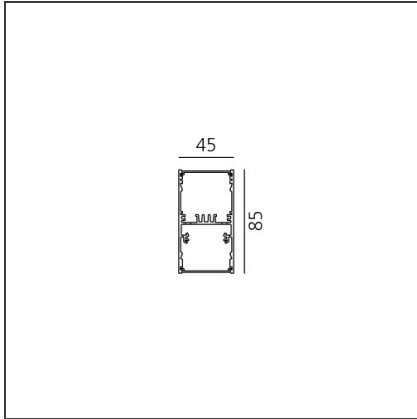

**A.39 Suspension/Ceiling - Direct Emission - 2368mm - 36° - 4000K -
Undimmable - 4x4 Optics - Black**

IP 20 

DESIGN BY

Carlotta de Bevilacqua

DESCRIPTION

TECHNICAL DRAWINGS

FEATURES

Article Code:	BH06504	Series:	Indoor
Colour:	Black		
Installation:	Suspension, Ceiling		

DIMENSIONS

Length:	cm 237
Width:	cm 4.5
Height:	cm 8.5

INCLUDED SOURCES

Category:	LED	Color temperature (K):	4000K
Number:	1	Color Tolerance:	MacAdam 2SDCM
Watt:	50W	Service Life:	L90 (20K) 118000h
Type:	0		

Louvre - 2368mm
4x4 optics black
AE42004

A.39 - Mechanical
joint including 1
suspension cable
AT09500

Angle louvre - 90°
corner screen (on
same plane) -
White
BH44001

A.39 - Ceiling
bracket and
mechanical joint
AT09501