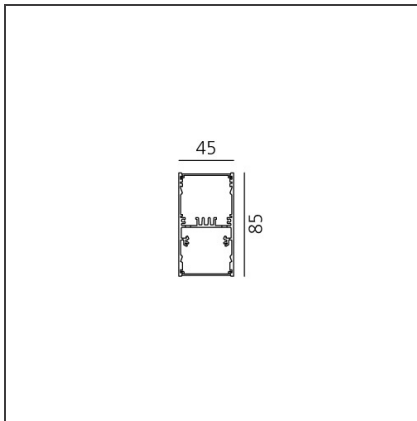

A.39 Suspension/Ceiling - Direct Emission - 2368mm - 36° - 4000K - Dimmable DALI - 6x4 Optics - White

IP 20  Dimmerable: +  -

DESIGN BY

Carlotta de Bevilacqua

DESCRIPTION

TECHNICAL DRAWINGS

FEATURES

Article Code:	BH02701	Series:	Indoor
Colour:	White		
Installation:	Suspension, Ceiling		

DIMENSIONS

Length:	cm 237
Width:	cm 4.5
Height:	cm 8.5

INCLUDED SOURCES

Category:	LED	Color temperature (K):	4000K
Number:	1	Color Tolerance:	MacAdam 2SDCM
Watt:	80W	Service Life:	L90 (20K) 118000h
Type:	0		

ACCESSORIES

Louvre - 2368mm
6x4 optics - white
AE43001

Louvre - 2368mm
6x4 optics black
AE43004

A.39 - Mechanical
joint including 1
suspension cable
AT09500

Angle louvre - 90°
corner screen (on
same plane) -
White
BH44001