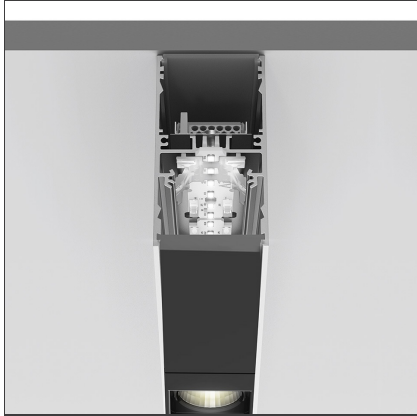

A.39 Suspension/Ceiling - Direct Emission - 2368mm - 36° - 4000K - Dimmable DALI - 6x4 Optics - White

IP 20  Dimmerable: +  -

DESIGN BY

Carlotta de Bevilacqua

DESCRIPTION

TECHNICAL DRAWINGS

FEATURES

Article Code:	BH02701	Series:	Indoor
Colour:	White		
Installation:	Suspension, Ceiling		

DIMENSIONS

Length:	cm 237
Width:	cm 4.5
Height:	cm 8.5

INCLUDED SOURCES

Category:	LED	Color temperature (K):	4000K
Number:	1	Color Tolerance:	MacAdam 2SDCM
Watt:	80W	Service Life:	L90 (20K) 118000h
Type:	0		

LUMINAIRE

Watt:	70W	Delivered lumens output (lm):	4952lm
		CCT:	4000K
		Efficiency:	71%
		Efficacy:	70.74lm/W
		CRI:	90
		Dimmable Typology:	Dali

Notes

Screen supplied separately. * Drivers use 2 DALI addresses.

ACCESSORIES

Louvre - 2368mm
6x4 optics - white
AE43001

Louvre - 2368mm
6x4 optics black
AE43004

A.39 - Mechanical
joint including 1
suspension cable
AT09500

Angle louvre - 90°
corner screen (on
same plane) -
White
BH44001