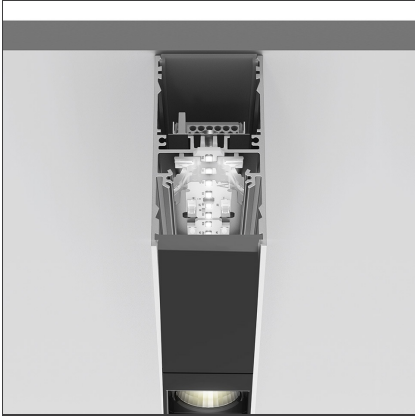

**A.39 Suspension/Ceiling - Direct Emission - 2368mm - 36° - 4000K - Dimmable DALI - 4x4 Optics - White**

IP 20    Dimmerable: +  -

**DESIGN BY**

Carlotta de Bevilacqua

**DESCRIPTION**

**TECHNICAL DRAWINGS**

**FEATURES**

|                      |                     |                |        |
|----------------------|---------------------|----------------|--------|
| <b>Article Code:</b> | BH06701             | <b>Series:</b> | Indoor |
| <b>Colour:</b>       | White               |                |        |
| <b>Installation:</b> | Suspension, Ceiling |                |        |

**DIMENSIONS**

|                |        |
|----------------|--------|
| <b>Length:</b> | cm 237 |
| <b>Width:</b>  | cm 4.5 |
| <b>Height:</b> | cm 8.5 |

**INCLUDED SOURCES**

|                  |     |                               |                   |
|------------------|-----|-------------------------------|-------------------|
| <b>Category:</b> | LED | <b>Color temperature (K):</b> | 4000K             |
| <b>Number:</b>   | 1   | <b>Color Tolerance:</b>       | MacAdam 2SDCM     |
| <b>Watt:</b>     | 50W | <b>Service Life:</b>          | L90 (20K) 118000h |
| <b>Type:</b>     | 0   |                               |                   |

Angle louvre - 90°  
corner screen (on  
same plane) -  
White  
BH44001

A.39 - Ceiling  
bracket and  
mechanical joint  
AT09501

Angle louvre - 90°  
corner screen (on  
same plane) -  
Black  
BH44004