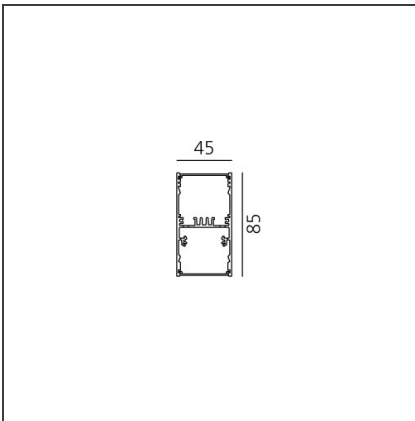

**A.39 Suspension/Ceiling - Direct Emission - 2368mm - 36° - 4000K - Dimmable DALI - 4x4 Optics - White**

IP 20    Dimmerable: +  -

**DESIGN BY**

Carlotta de Bevilacqua

**DESCRIPTION**

**TECHNICAL DRAWINGS**

**FEATURES**

|                      |                     |                |        |
|----------------------|---------------------|----------------|--------|
| <b>Article Code:</b> | BH06701             | <b>Series:</b> | Indoor |
| <b>Colour:</b>       | White               |                |        |
| <b>Installation:</b> | Suspension, Ceiling |                |        |

**DIMENSIONS**

|                |        |
|----------------|--------|
| <b>Length:</b> | cm 237 |
| <b>Width:</b>  | cm 4.5 |
| <b>Height:</b> | cm 8.5 |

**INCLUDED SOURCES**

|                  |     |                               |                   |
|------------------|-----|-------------------------------|-------------------|
| <b>Category:</b> | LED | <b>Color temperature (K):</b> | 4000K             |
| <b>Number:</b>   | 1   | <b>Color Tolerance:</b>       | MacAdam 2SDCM     |
| <b>Watt:</b>     | 50W | <b>Service Life:</b>          | L90 (20K) 118000h |
| <b>Type:</b>     | 0   |                               |                   |

Angle louvre - 90°  
corner screen (on  
same plane) -  
White  
BH44001

A.39 - Ceiling  
bracket and  
mechanical joint  
AT09501

Angle louvre - 90°  
corner screen (on  
same plane) -  
Black  
BH44004