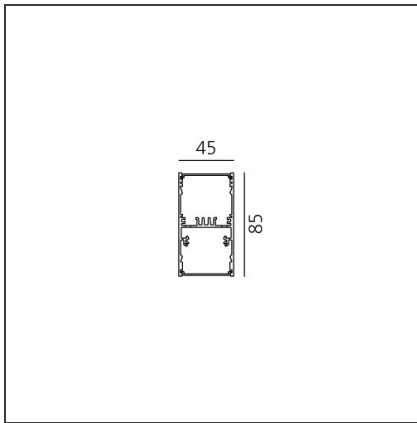

**A.39 Suspension/Ceiling - Direct Emission - 2368mm - 36° - 4000K - Dimmable DALI - 4x4 Optics - Silver**

IP 20  Dimmerable: +  -

**DESIGN BY**

Carlotta de Bevilacqua

**DESCRIPTION**

**TECHNICAL DRAWINGS**

**FEATURES**

<b>Article Code:</b>	BH06705	<b>Series:</b>	Indoor
<b>Colour:</b>	Silver		
<b>Installation:</b>	Suspension, Ceiling		

**DIMENSIONS**

<b>Length:</b>	cm 237
<b>Width:</b>	cm 4.5
<b>Height:</b>	cm 8.5