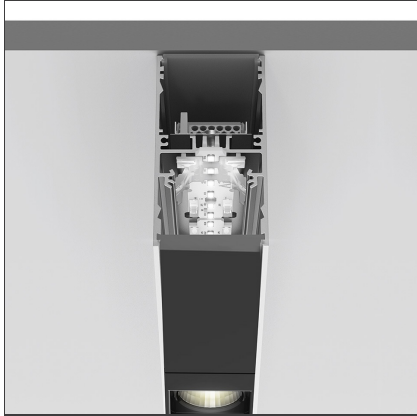

**A.39 Suspension/Ceiling - Direct Emission - 2368mm - 36° - 4000K - Dimmable DALI - 4x4 Optics - Silver**

IP 20  Dimmerable: +  -

**DESIGN BY**

Carlotta de Bevilacqua

**DESCRIPTION**

**TECHNICAL DRAWINGS**

**FEATURES**

<b>Article Code:</b>	BH06705	<b>Series:</b>	Indoor
<b>Colour:</b>	Silver		
<b>Installation:</b>	Suspension, Ceiling		

**DIMENSIONS**

<b>Length:</b>	cm 237
<b>Width:</b>	cm 4.5
<b>Height:</b>	cm 8.5

**LUMINAIRE**

<b>Watt:</b>	54W	<b>Delivered lumens output (lm):</b>	3301lm
		<b>CCT:</b>	4000K
		<b>Efficiency:</b>	71%
		<b>Efficacy:</b>	61.13lm/W
		<b>CRI:</b>	90
		<b>Dimmable Typology:</b>	Dali

**Notes**

Angle louvre - 90°  
corner screen (on  
same plane) -  
White  
BH44001

A.39 - Ceiling  
bracket and  
mechanical joint  
AT09501

Angle louvre - 90°  
corner screen (on  
same plane) -  
Black  
BH44004