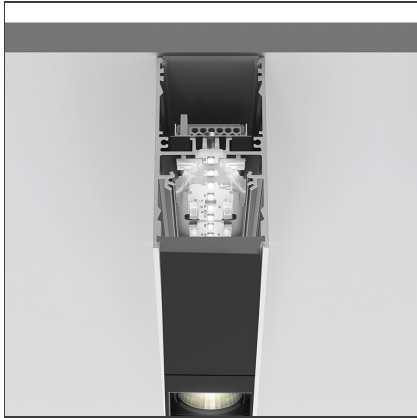

**A.39 Suspension/Ceiling - Direct Emission - 2368mm - 36° - 3000K -
Undimmable - 4x4 Optics - White**

IP 20 

DESIGN BY

Carlotta de Bevilacqua

DESCRIPTION

TECHNICAL DRAWINGS

FEATURES

Article Code:	BH06401	Series:	Indoor
Colour:	White		
Installation:	Suspension, Ceiling		

DIMENSIONS

Length:	cm 237
Width:	cm 4.5
Height:	cm 8.5

INCLUDED SOURCES

Category:	LED	Color temperature (K):	3000K
Number:	1	Color Tolerance:	MacAdam 2SDCM
Watt:	50W	Service Life:	L90 (20K) 118000h
Type:	0		

LUMINAIRE

Watt:	50W	Delivered lumens output (lm):	3085lm
		CCT:	3000K
		Efficiency:	71%
		Efficacy:	61.70lm/W
		CRI:	90

Notes

Screen supplied separately. *Driver uses 1 DALI address

ACCESSORIES

Louvre - 2368mm
4x4 optics white
AE42001

Louvre - 2368mm
4x4 optics black
AE42004

A.39 - Mechanical
joint including 1
suspension cable
AT09500

Angle louvre - 90°
corner screen (on
same plane) -
White
BH44001

A.39 - Ceiling
bracket and
mechanical joint
AT09501