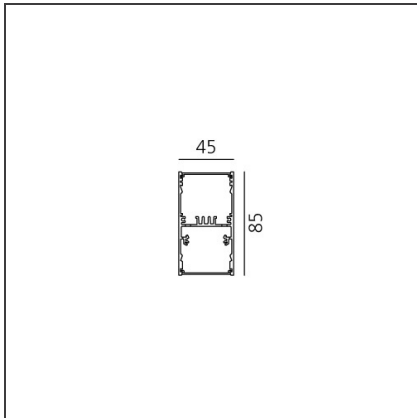

**A.39 Suspension/Ceiling - Direct Emission - 2368mm - 36° - 3000K -
Undimmable - 4x4 Optics - White**

IP 20 

DESIGN BY

Carlotta de Bevilacqua

DESCRIPTION

TECHNICAL DRAWINGS

FEATURES

Article Code:	BH06401	Series:	Indoor
Colour:	White		
Installation:	Suspension, Ceiling		

DIMENSIONS

Length:	cm 237
Width:	cm 4.5
Height:	cm 8.5

INCLUDED SOURCES

Category:	LED	Color temperature (K):	3000K
Number:	1	Color Tolerance:	MacAdam 2SDCM
Watt:	50W	Service Life:	L90 (20K) 118000h
Type:	0		

Louvre - 2368mm
4x4 optics black
AE42004

A.39 - Mechanical
joint including 1
suspension cable
AT09500

Angle louvre - 90°
corner screen (on
same plane) -
White
BH44001

A.39 - Ceiling
bracket and
mechanical joint
AT09501