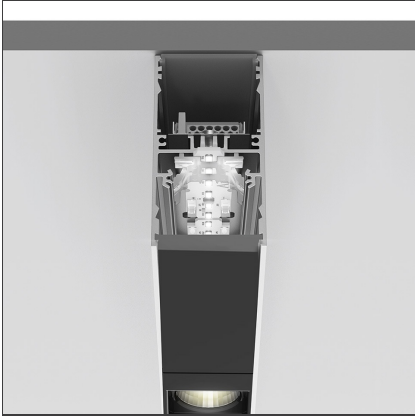

**A.39 Suspension/Ceiling - Direct Emission - 2368mm - 36° - 3000K -
Undimmable - 4x4 Optics - Silver**

IP 20 

DESIGN BY

Carlotta de Bevilacqua

DESCRIPTION

TECHNICAL DRAWINGS

FEATURES

Article Code:	BH06405	Series:	Indoor
Colour:	Silver		
Installation:	Suspension, Ceiling		

DIMENSIONS

Length:	cm 237
Width:	cm 4.5
Height:	cm 8.5

INCLUDED SOURCES

Category:	LED	Color temperature (K):	3000K
Number:	1	Color Tolerance:	MacAdam 2SDCM
Watt:	50W	Service Life:	L90 (20K) 118000h
Type:	0		

LUMINAIRE

Watt:	54W	Delivered lumens output (lm):	3085lm
		CCT:	3000K
		Efficiency:	71%
		Efficacy:	57.13lm/W
		CRI:	90

Notes

Screen supplied separately. *Driver uses 1 DALI address

ACCESSORIES

Louvre - 2368mm
4x4 optics white
AE42001

Louvre - 2368mm
4x4 optics black
AE42004

A.39 - Mechanical
joint including 1
suspension cable
AT09500

Angle louvre - 90°
corner screen (on
same plane) -
White
BH44001

A.39 - Ceiling
bracket and
mechanical joint
AT09501