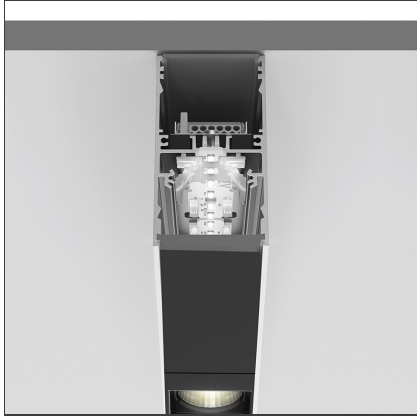

A.39 Suspension/Ceiling - Direct Emission - 2368mm - 36° - 3000K - Dimmable DALI - 6x4 Optics - White

IP 20  Dimmerable: +  -

DESIGN BY

Carlotta de Bevilacqua

DESCRIPTION

TECHNICAL DRAWINGS

FEATURES

Article Code:	BH02601	Series:	Indoor
Colour:	White		
Installation:	Suspension, Ceiling		

DIMENSIONS

Length:	cm 237
Width:	cm 4.5
Height:	cm 8.5

INCLUDED SOURCES

Category:	LED	Color temperature (K):	3000K
Number:	1	Color Tolerance:	MacAdam 2SDCM
Watt:	80W	Service Life:	L90 (20K) 118000h
Type:	0		

LUMINAIRE

Watt:	70W	Delivered lumens output (lm):	4627lm
		CCT:	3000K
		Efficiency:	71%
		Efficacy:	66.10lm/W
		CRI:	90
		Dimmable Typology:	Dali

Notes

Screen supplied separately. * Drivers use 2 DALI addresses.

ACCESSORIES

Louvre - 2368mm
6x4 optics - white
AE43001

Louvre - 2368mm
6x4 optics black
AE43004

A.39 - Mechanical
joint including 1
suspension cable
AT09500

Angle louvre - 90°
corner screen (on
same plane) -
White
BH44001