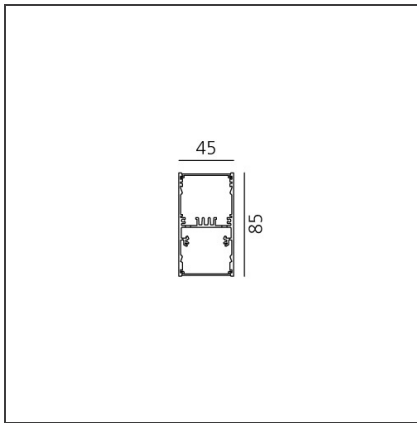

A.39 Suspension/Ceiling - Direct Emission - 2368mm - 36° - 3000K - Dimmable DALI - 6x4 Optics - White

IP 20  Dimmerable: +  -

DESIGN BY

Carlotta de Bevilacqua

DESCRIPTION

TECHNICAL DRAWINGS

FEATURES

Article Code:	BH02601	Series:	Indoor
Colour:	White		
Installation:	Suspension, Ceiling		

DIMENSIONS

Length:	cm 237
Width:	cm 4.5
Height:	cm 8.5

INCLUDED SOURCES

Category:	LED	Color temperature (K):	3000K
Number:	1	Color Tolerance:	MacAdam 2SDCM
Watt:	80W	Service Life:	L90 (20K) 118000h
Type:	0		

ACCESSORIES

Louvre - 2368mm
6x4 optics - white
AE43001

Louvre - 2368mm
6x4 optics black
AE43004

A.39 - Mechanical
joint including 1
suspension cable
AT09500

Angle louvre - 90°
corner screen (on
same plane) -
White
BH44001