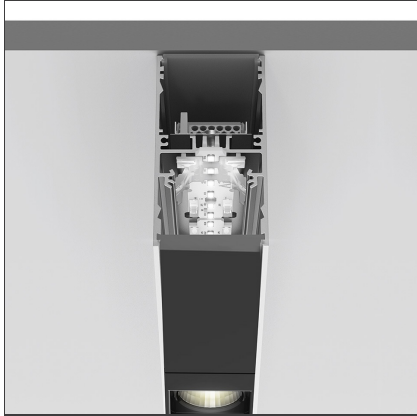

**A.39 Suspension/Ceiling - Direct Emission - 2368mm - 36° - 3000K - Dimmable DALI - 6x4 Optics - Silver**

IP 20  Dimmerable: +  - 

**DESIGN BY**

Carlotta de Bevilacqua

**DESCRIPTION**

**TECHNICAL DRAWINGS**

**FEATURES**

<b>Article Code:</b>	BH02605	<b>Series:</b>	Indoor
<b>Colour:</b>	Silver		
<b>Installation:</b>	Suspension, Ceiling		

**DIMENSIONS**

<b>Length:</b>	cm 237
<b>Width:</b>	cm 4.5
<b>Height:</b>	cm 8.5

**LUMINAIRE**

<b>Watt:</b>	70W	<b>Delivered lumens output (lm):</b>	4627lm
		<b>CCT:</b>	3000K
		<b>Efficiency:</b>	71%
		<b>Efficacy:</b>	66.10lm/W
		<b>CRI:</b>	90
		<b>Dimmable Typology:</b>	Dali

**Notes**

Angle louvre - 90°  
corner screen (on  
same plane) -  
White  
BH44001

A.39 - Ceiling  
bracket and  
mechanical joint  
AT09501

Angle louvre - 90°  
corner screen (on  
same plane) -  
Black  
BH44004