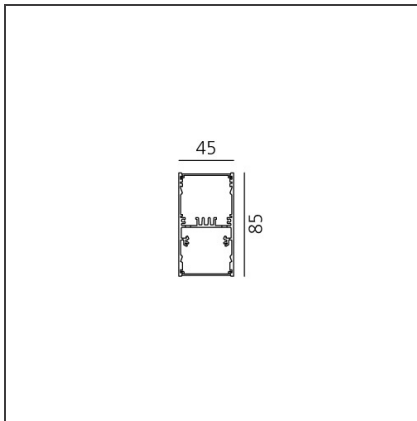

**A.39 Suspension/Ceiling - Direct Emission - 2368mm - 36° - 3000K - Dimmable DALI - 6x4 Optics - Silver**

IP 20  Dimmerable: +  - 

**DESIGN BY**

Carlotta de Bevilacqua

**DESCRIPTION**

**TECHNICAL DRAWINGS**

**FEATURES**

<b>Article Code:</b>	BH02605	<b>Series:</b>	Indoor
<b>Colour:</b>	Silver		
<b>Installation:</b>	Suspension, Ceiling		

**DIMENSIONS**

<b>Length:</b>	cm 237
<b>Width:</b>	cm 4.5
<b>Height:</b>	cm 8.5