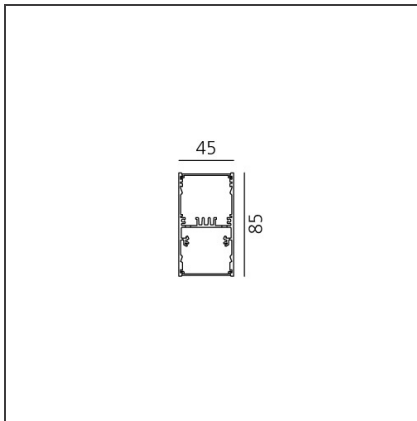

A.39 Suspension/Ceiling - Direct Emission - 2368mm - 36° - 3000K - Dimmable DALI - 6x4 Optics - Black

IP 20  Dimmerable: +  -

DESIGN BY

Carlotta de Bevilacqua

DESCRIPTION

TECHNICAL DRAWINGS

FEATURES

Article Code:	BH02604	Series:	Indoor
Colour:	Black		
Installation:	Suspension, Ceiling		

DIMENSIONS

Length:	cm 237
Width:	cm 4.5
Height:	cm 8.5

INCLUDED SOURCES

Category:	LED	Color temperature (K):	3000K
Number:	1	Color Tolerance:	MacAdam 2SDCM
Watt:	80W	Service Life:	L90 (20K) 118000h
Type:	0		

ACCESSORIES

Louvre - 2368mm
6x4 optics - white
AE43001

Louvre - 2368mm
6x4 optics black
AE43004

A.39 - Mechanical
joint including 1
suspension cable
AT09500

Angle louvre - 90°
corner screen (on
same plane) -
White
BH44001