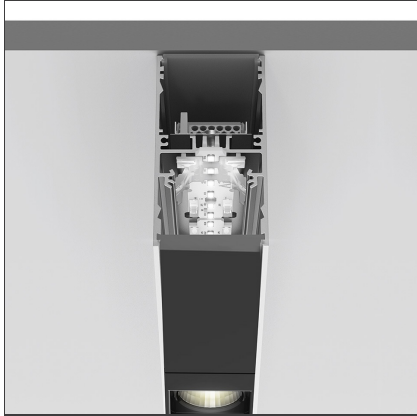

A.39 Suspension/Ceiling - Direct Emission - 2368mm - 36° - 3000K - Dimmable DALI - 6x4 Optics - Black

IP 20  Dimmerable: +  -

DESIGN BY

Carlotta de Bevilacqua

DESCRIPTION

TECHNICAL DRAWINGS

FEATURES

Article Code:	BH02604	Series:	Indoor
Colour:	Black		
Installation:	Suspension, Ceiling		

DIMENSIONS

Length:	cm 237
Width:	cm 4.5
Height:	cm 8.5

INCLUDED SOURCES

Category:	LED	Color temperature (K):	3000K
Number:	1	Color Tolerance:	MacAdam 2SDCM
Watt:	80W	Service Life:	L90 (20K) 118000h
Type:	0		

LUMINAIRE

Watt:	70W	Delivered lumens output (lm):	4627lm
		CCT:	3000K
		Efficiency:	71%
		Efficacy:	66.10lm/W
		CRI:	90
		Dimmable Typology:	Dali

Notes

Screen supplied separately. * Drivers use 2 DALI addresses.

ACCESSORIES

Louvre - 2368mm
6x4 optics - white
AE43001

Louvre - 2368mm
6x4 optics black
AE43004

A.39 - Mechanical
joint including 1
suspension cable
AT09500

Angle louvre - 90°
corner screen (on
same plane) -
White
BH44001