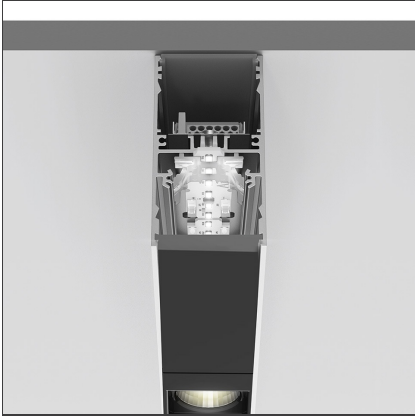

**A.39 Suspension/Ceiling - Direct Emission - 2368mm - 20° - 3000K -
Undimmable - 6x4 Optics - Silver**

IP 20 

DESIGN BY

Carlotta de Bevilacqua

DESCRIPTION

TECHNICAL DRAWINGS

FEATURES

Article Code:	BH02005	Series:	Indoor
Colour:	Silver		
Installation:	Suspension, Ceiling		

DIMENSIONS

Length:	cm 237
Width:	cm 4.5
Height:	cm 8.5

INCLUDED SOURCES

Category:	LED	Color temperature (K):	3000K
Number:	1	Color Tolerance:	MacAdam 2SDCM
Watt:	80W	Service Life:	L90 (20K) 118000h
Type:	0		

LUMINAIRE

Watt:	75W	Delivered lumens output (lm):	4945lm
		CCT:	3000K
		Efficiency:	76%
		Efficacy:	65.94lm/W
		CRI:	90

Notes

Screen supplied separately. * Drivers use 2 DALI addresses.

ACCESSORIES

Louvre - 2368mm
6x4 optics - white
AE43001

Louvre - 2368mm
6x4 optics black
AE43004

A.39 - Mechanical
joint including 1
suspension cable
AT09500

Sharping wall
grazer lens Kit
(4pcs) - 26°x70°
elliptical lenses kit.
It has to be used
on top of S 20°
reflectors to get
an elliptical beam
(greter axis along
the module
length). It contains
4 lenses.
AF06000