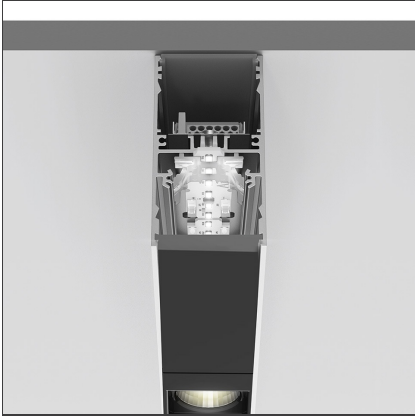

**A.39 Suspension/Ceiling - Direct Emission - 2368mm - 20° - 3000K -
Undimmable - 4x4 Optics - White**

IP 20 

DESIGN BY

Carlotta de Bevilacqua

DESCRIPTION

TECHNICAL DRAWINGS

FEATURES

Article Code:	BH06001	Series:	Indoor
Colour:	White		
Installation:	Suspension, Ceiling		

DIMENSIONS

Length:	cm 237
Width:	cm 4.5
Height:	cm 8.5

INCLUDED SOURCES

Category:	LED	Color temperature (K):	3000K
Number:	1	Color Tolerance:	MacAdam 2SDCM
Watt:	50W	Service Life:	L90 (20K) 118000h
Type:	0		

LUMINAIRE

Watt:	50W	Delivered lumens output (lm):	3297lm
		CCT:	3000K
		Efficiency:	76%
		Efficacy:	65.94lm/W
		CRI:	90

Notes

Screen supplied separately. *Driver uses 1 DALI address

ACCESSORIES

Louvre - 2368mm
4x4 optics white
AE42001

Louvre - 2368mm
4x4 optics black
AE42004

A.39 - Mechanical
joint including 1
suspension cable
AT09500

Sharping wall
grazer lens Kit
(4pcs) - 26°x70°
elliptical lenses kit.
It has to be used
on top of S 20°
reflectors to get
an elliptical beam
(greter axis along
the module
lenght). It contains
4 lenses.
AF06000