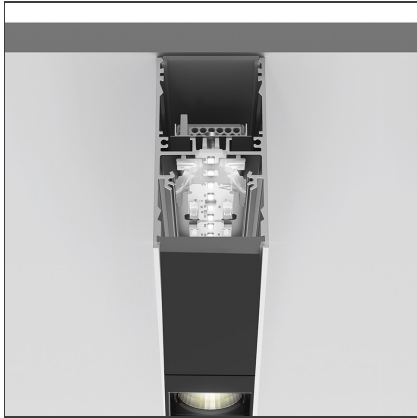

A.39 Suspension/Ceiling - Direct Emission - 2368mm - 20° - 3000K - Dimmable DALI - 6x4 Optics - Silver

IP 20    Dimmerable: +  -

DESIGN BY

Carlotta de Bevilacqua

DESCRIPTION

TECHNICAL DRAWINGS

FEATURES

Article Code:	BH02205	Series:	Indoor
Colour:	Silver		
Installation:	Suspension, Ceiling		

DIMENSIONS

Length:	cm 237
Width:	cm 4.5
Height:	cm 8.5

INCLUDED SOURCES

Category:	LED	Color temperature (K):	3000K
Number:	1	Color Tolerance:	MacAdam 2SDCM
Watt:	80W	Service Life:	L90 (20K) 118000h
Type:	0		

LUMINAIRE

Watt:	70W	Delivered lumens output (lm):	4945lm
		CCT:	3000K
		Efficiency:	76%
		Efficacy:	70.65lm/W
		CRI:	90
		Dimmable Typology:	Dali

Notes

Screen supplied separately. * Drivers use 2 DALI addresses.

ACCESSORIES

Louvre - 2368mm
6x4 optics - white
AE43001

Louvre - 2368mm
6x4 optics black
AE43004

A.39 - Mechanical
joint including 1
suspension cable
AT09500

Sharping wall
grazer lens Kit
(4pcs) - 26°x70°
elliptical lenses kit.
It has to be used
on top of S 20°
reflectors to get
an elliptical beam
(greter axis along
the module
length). It contains
4 lenses.
AF06000