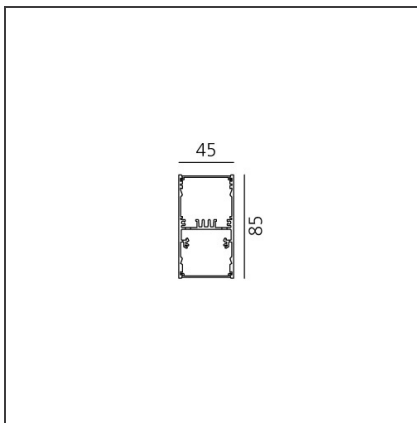

A.39 Suspension/Ceiling - Direct Emission - 2368mm - 20° - 3000K - Dimmable DALI - 6x4 Optics - Silver

IP 20    Dimmerable: +  -

DESIGN BY

Carlotta de Bevilacqua

DESCRIPTION

TECHNICAL DRAWINGS

FEATURES

Article Code:	BH02205	Series:	Indoor
Colour:	Silver		
Installation:	Suspension, Ceiling		

DIMENSIONS

Length:	cm 237
Width:	cm 4.5
Height:	cm 8.5

INCLUDED SOURCES

Category:	LED	Color temperature (K):	3000K
Number:	1	Color Tolerance:	MacAdam 2SDCM
Watt:	80W	Service Life:	L90 (20K) 118000h
Type:	0		