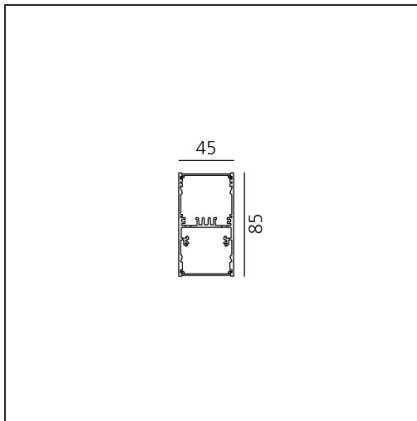

A.39 Suspension/Ceiling - Direct Emission - 2368mm - 20° - 3000K - Dimmable DALI - 6x4 Optics - Black

IP 20  Dimmerable: +  -

DESIGN BY

Carlotta de Bevilacqua

DESCRIPTION

TECHNICAL DRAWINGS

FEATURES

Article Code:	BH02204	Series:	Indoor
Colour:	Black		
Installation:	Suspension, Ceiling		

DIMENSIONS

Length:	cm 237
Width:	cm 4.5
Height:	cm 8.5

INCLUDED SOURCES

Category:	LED	Color temperature (K):	3000K
Number:	1	Color Tolerance:	MacAdam 2SDCM
Watt:	80W	Service Life:	L90 (20K) 118000h
Type:	0		