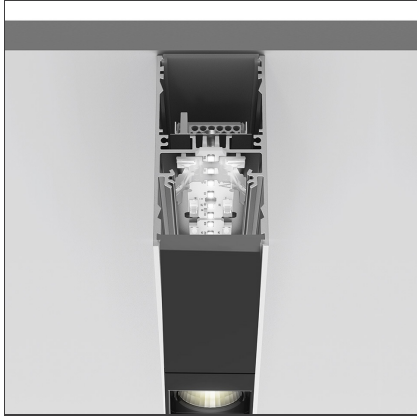

A.39 Suspension/Ceiling - Direct Emission - 2368mm - 20° - 3000K - Dimmable DALI - 6x4 Optics - Black

IP 20  Dimmerable: +  -

DESIGN BY

Carlotta de Bevilacqua

DESCRIPTION

TECHNICAL DRAWINGS

FEATURES

Article Code:	BH02204	Series:	Indoor
Colour:	Black		
Installation:	Suspension, Ceiling		

DIMENSIONS

Length:	cm 237
Width:	cm 4.5
Height:	cm 8.5

INCLUDED SOURCES

Category:	LED	Color temperature (K):	3000K
Number:	1	Color Tolerance:	MacAdam 2SDCM
Watt:	80W	Service Life:	L90 (20K) 118000h
Type:	0		

LUMINAIRE

Watt:	70W	Delivered lumens output (lm):	4945lm
		CCT:	3000K
		Efficiency:	76%
		Efficacy:	70.65lm/W
		CRI:	90
		Dimmable Typology:	Dali

Notes

Screen supplied separately. * Drivers use 2 DALI addresses.

ACCESSORIES

Louvre - 2368mm
6x4 optics - white
AE43001

Louvre - 2368mm
6x4 optics black
AE43004

A.39 - Mechanical
joint including 1
suspension cable
AT09500

Sharping wall
grazer lens Kit
(4pcs) - 26°x70°
elliptical lenses kit.
It has to be used
on top of S 20°
reflectors to get
an elliptical beam
(greter axis along
the module
lenght). It contains
4 lenses.
AF06000