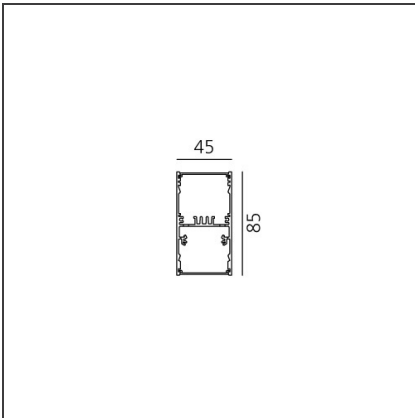

**A.39 Suspension/Ceiling - Direct Emission - 1184mm - 52° - 4000K -
Undimmable - 3x4 Optics - White**

IP 20 

DESIGN BY

Carlotta de Bevilacqua

DESCRIPTION

TECHNICAL DRAWINGS

FEATURES

Article Code:	BH00901	Series:	Indoor
Colour:	White		
Installation:	Suspension, Ceiling		

DIMENSIONS

Length:	cm 118
Width:	cm 4.5
Height:	cm 8.5

INCLUDED SOURCES

Category:	LED	Color temperature (K):	4000K
Number:	1	Color Tolerance:	MacAdam 2SDCM
Watt:	38W	Service Life:	L90 (20K) 118000h
Type:	4		

LUMINAIRE

Watt:	38W	Delivered lumens output (lm):	2564lm
		CCT:	4000K
		Efficiency:	73%
		Efficacy:	67.47lm/W
		CRI:	90

Notes

Screen supplied separately. *Driver uses 1 DALI address

ACCESSORIES

Louvre - 1184mm
3x4 optics white
AE41001

Louvre - 1184mm
3x4 optics black
AE41004

A.39 - Mechanical
joint including 1
suspension cable
AT09500

Angle louvre - 90°
corner screen (on
same plane) -
White
BH44001

A.39 - Ceiling
bracket and
mechanical joint
AT09501