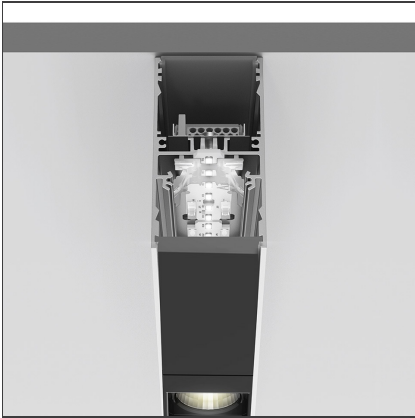

**A.39 Suspension/Ceiling - Direct Emission - 1184mm - 52° - 4000K -
Undimmable - 3x4 Optics - White**

IP 20 

DESIGN BY

Carlotta de Bevilacqua

DESCRIPTION

TECHNICAL DRAWINGS

FEATURES

Article Code:	BH00901	Series:	Indoor
Colour:	White		
Installation:	Suspension, Ceiling		

DIMENSIONS

Length:	cm 118
Width:	cm 4.5
Height:	cm 8.5

INCLUDED SOURCES

Category:	LED	Color temperature (K):	4000K
Number:	1	Color Tolerance:	MacAdam 2SDCM
Watt:	38W	Service Life:	L90 (20K) 118000h
Type:	4		

LUMINAIRE

Watt:	38W	Delivered lumens output (lm):	2564lm
		CCT:	4000K
		Efficiency:	73%
		Efficacy:	67.47lm/W
		CRI:	90

Notes

Screen supplied separately. *Driver uses 1 DALI address

ACCESSORIES

Louvre - 1184mm
3x4 optics white
AE41001

Louvre - 1184mm
3x4 optics black
AE41004

A.39 - Mechanical
joint including 1
suspension cable
AT09500

Angle louvre - 90°
corner screen (on
same plane) -
White
BH44001

A.39 - Ceiling
bracket and
mechanical joint
AT09501