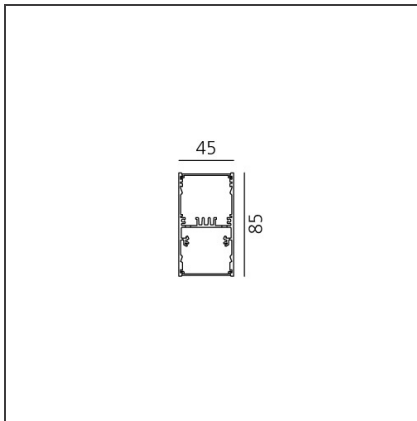

A.39 Suspension/Ceiling - Direct Emission - 1184mm - 52° - 4000K - Dimmable DALI - 3x4 Optics - Silver

IP 20 Dimmerable: + -

DESIGN BY

Carlotta de Bevilacqua

DESCRIPTION

TECHNICAL DRAWINGS

FEATURES

Article Code:	BH01105	Series:	Indoor
Colour:	Silver		
Installation:	Suspension, Ceiling		

DIMENSIONS

Length:	cm 118
Width:	cm 4.5
Height:	cm 8.5

INCLUDED SOURCES

Category:	LED	Color temperature (K):	4000K
Number:	1	Color Tolerance:	MacAdam 2SDCM
Watt:	38W	Service Life:	L90 (20K) 118000h
Type:	4		

ACCESSORIES

Louvre - 1184mm
3x4 optics white
AE41001

Louvre - 1184mm
3x4 optics black
AE41004

A.39 - Mechanical
joint including 1
suspension cable
AT09500

Angle louvre - 90°
corner screen (on
same plane) -
White
BH44001