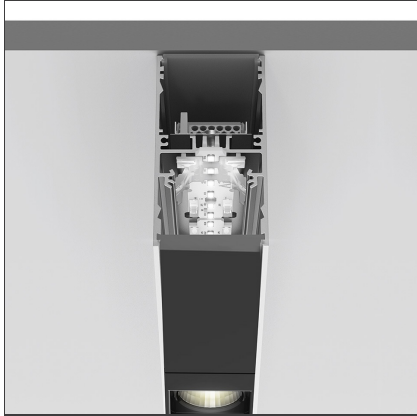

A.39 Suspension/Ceiling - Direct Emission - 1184mm - 52° - 4000K - Dimmable DALI - 3x4 Optics - Silver

IP 20 Dimmerable: + -

DESIGN BY

Carlotta de Bevilacqua

DESCRIPTION

TECHNICAL DRAWINGS

FEATURES

Article Code:	BH01105	Series:	Indoor
Colour:	Silver		
Installation:	Suspension, Ceiling		

DIMENSIONS

Length:	cm 118
Width:	cm 4.5
Height:	cm 8.5

INCLUDED SOURCES

Category:	LED	Color temperature (K):	4000K
Number:	1	Color Tolerance:	MacAdam 2SDCM
Watt:	38W	Service Life:	L90 (20K) 118000h
Type:	4		

LUMINAIRE

Watt:	38W	Delivered lumens output (lm):	2564lm
		CCT:	4000K
		Efficiency:	73%
		Efficacy:	67.47lm/W
		CRI:	90
		Dimmable Typology:	Dali

Notes

Screen supplied separately. *Driver uses 1 DALI address

ACCESSORIES

Louvre - 1184mm
3x4 optics white
AE41001

Louvre - 1184mm
3x4 optics black
AE41004

A.39 - Mechanical
joint including 1
suspension cable
AT09500

Angle louvre - 90°
corner screen (on
same plane) -
White
BH44001