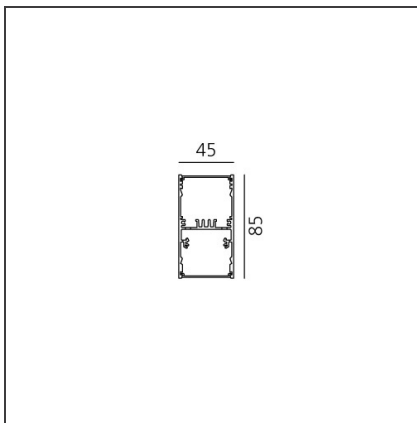

A.39 Suspension/Ceiling - Direct Emission - 1184mm - 52° - 4000K - Dimmable DALI - 2x4 Optics - White

IP 20  Dimmerable: +  -

DESIGN BY

Carlotta de Bevilacqua

DESCRIPTION

TECHNICAL DRAWINGS

FEATURES

Article Code:	BH05101	Series:	Indoor
Colour:	White		
Installation:	Suspension, Ceiling		

DIMENSIONS

Length:	cm 118
Width:	cm 4.5
Height:	cm 8.5

INCLUDED SOURCES

Category:	LED	Color temperature (K):	4000K
Number:	1	Color Tolerance:	MacAdam 2SDCM
Watt:	25W	Service Life:	L90 (20K) 118000h
Type:	0		

ACCESSORIES

Louvre - 1184mm
2x4 optics white
AE40001

Louvre - 1184mm
2x4 optics black
AE40004

A.39 - Mechanical
joint including 1
suspension cable
AT09500

Angle louvre - 90°
corner screen (on
same plane) -
White
BH44001