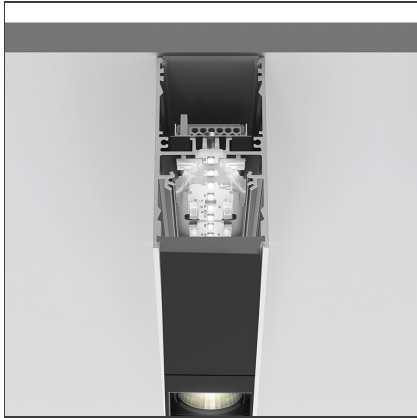

A.39 Suspension/Ceiling - Direct Emission - 1184mm - 52° - 4000K - Dimmable DALI - 2x4 Optics - White

IP 20  Dimmerable: +  -

DESIGN BY

Carlotta de Bevilacqua

DESCRIPTION

TECHNICAL DRAWINGS

FEATURES

Article Code:	BH05101	Series:	Indoor
Colour:	White		
Installation:	Suspension, Ceiling		

DIMENSIONS

Length:	cm 118
Width:	cm 4.5
Height:	cm 8.5

INCLUDED SOURCES

Category:	LED	Color temperature (K):	4000K
Number:	1	Color Tolerance:	MacAdam 2SDCM
Watt:	25W	Service Life:	L90 (20K) 118000h
Type:	0		

LUMINAIRE

Watt:	25W	Delivered lumens output (lm):	1709lm
		CCT:	4000K
		Efficiency:	73%
		Efficacy:	68.37lm/W
		CRI:	90
		Dimmable Typology:	Dali

Notes

Screen supplied separately. *Driver uses 1 DALI address

ACCESSORIES

Louvre - 1184mm
2x4 optics white
AE40001

Louvre - 1184mm
2x4 optics black
AE40004

A.39 - Mechanical
joint including 1
suspension cable
AT09500

Angle louvre - 90°
corner screen (on
same plane) -
White
BH44001