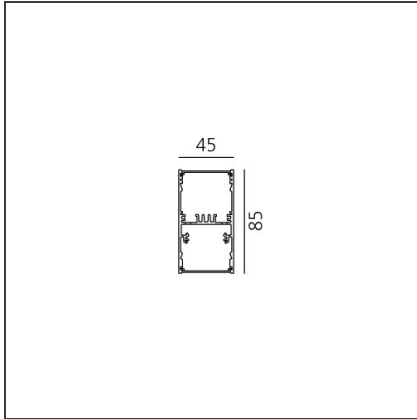

**A.39 Suspension/Ceiling - Direct Emission - 1184mm - 52° - 3000K -  
Undimmable - 3x4 Optics - Black**

IP 20 

**DESIGN BY**

Carlotta de Bevilacqua

**DESCRIPTION**

**TECHNICAL DRAWINGS**

**FEATURES**

<b>Article Code:</b>	BH00804	<b>Series:</b>	Indoor
<b>Colour:</b>	Black		
<b>Installation:</b>	Suspension, Ceiling		

**DIMENSIONS**

<b>Length:</b>	cm 118
<b>Width:</b>	cm 4.5
<b>Height:</b>	cm 8.5

**INCLUDED SOURCES**

<b>Category:</b>	LED	<b>Color temperature (K):</b>	3000K
<b>Number:</b>	1	<b>Color Tolerance:</b>	MacAdam 2SDCM
<b>Watt:</b>	38W	<b>Service Life:</b>	L90 (20K) 118000h
<b>Type:</b>	0		

**ACCESSORIES**

Louvre - 1184mm  
3x4 optics white  
AE41001

Louvre - 1184mm  
3x4 optics black  
AE41004

A.39 - Mechanical  
joint including 1  
suspension cable  
AT09500

Angle louvre - 90°  
corner screen (on  
same plane) -  
White  
BH44001