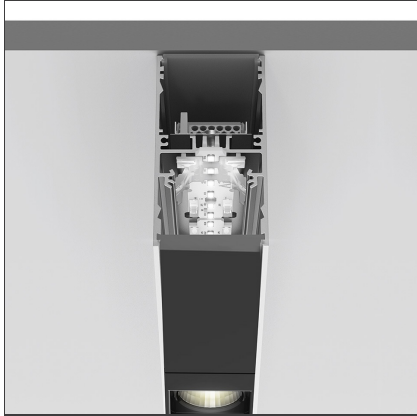

**A.39 Suspension/Ceiling - Direct Emission - 1184mm - 52° - 3000K -  
Undimmable - 3x4 Optics - Black**

IP 20 

**DESIGN BY**

Carlotta de Bevilacqua

**DESCRIPTION**

**TECHNICAL DRAWINGS**

**FEATURES**

<b>Article Code:</b>	BH00804	<b>Series:</b>	Indoor
<b>Colour:</b>	Black		
<b>Installation:</b>	Suspension, Ceiling		

**DIMENSIONS**

<b>Length:</b>	cm 118
<b>Width:</b>	cm 4.5
<b>Height:</b>	cm 8.5

**INCLUDED SOURCES**

<b>Category:</b>	LED	<b>Color temperature (K):</b>	3000K
<b>Number:</b>	1	<b>Color Tolerance:</b>	MacAdam 2SDCM
<b>Watt:</b>	38W	<b>Service Life:</b>	L90 (20K) 118000h
<b>Type:</b>	0		

**ACCESSORIES**

Louvre - 1184mm  
3x4 optics white  
AE41001

Louvre - 1184mm  
3x4 optics black  
AE41004

A.39 - Mechanical  
joint including 1  
suspension cable  
AT09500

Angle louvre - 90°  
corner screen (on  
same plane) -  
White  
BH44001

A.39 - Ceiling  
bracket and  
mechanical joint  
AT09501

Angle louvre - 90°  
corner screen (on  
same plane) -  
Black  
BH44004

A.39 -  
Suspension/Ceiling  
- Corner (on same  
plane) - Black  
BH35004