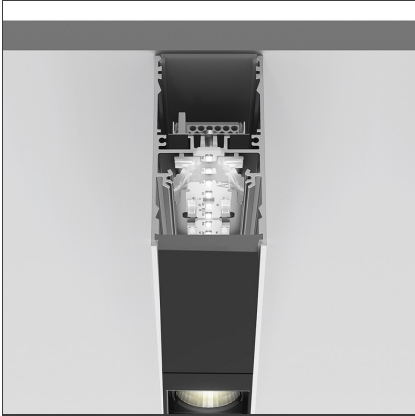

**A.39 Suspension/Ceiling - Direct Emission - 1184mm - 52° - 3000K -
Undimmable - 2x4 Optics - Silver**

IP 20 

DESIGN BY

Carlotta de Bevilacqua

DESCRIPTION

TECHNICAL DRAWINGS

FEATURES

Article Code:	BH04805	Series:	Indoor
Colour:	Silver		
Installation:	Suspension, Ceiling		

DIMENSIONS

Length:	cm 118
Width:	cm 4.5
Height:	cm 8.5

INCLUDED SOURCES

Category:	LED	Color temperature (K):	3000K
Number:	1	Color Tolerance:	MacAdam 2SDCM
Watt:	25W	Service Life:	L90 (20K) 118000h
Type:	0		

LUMINAIRE

Watt:	27W	Delivered lumens output (lm):	1597lm
		CCT:	3000K
		Efficiency:	73%
		Efficacy:	59.16lm/W
		CRI:	90

Notes

Screen supplied separately. *Driver uses 1 DALI address

ACCESSORIES

Louvre - 1184mm
2x4 optics white
AE40001

Louvre - 1184mm
2x4 optics black
AE40004

A.39 - Mechanical
joint including 1
suspension cable
AT09500

Angle louvre - 90°
corner screen (on
same plane) -
White
BH44001

A.39 - Ceiling
bracket and
mechanical joint
AT09501