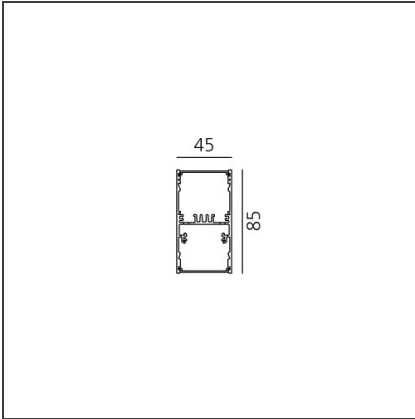

**A.39 Suspension/Ceiling - Direct Emission - 1184mm - 52° - 3000K -
Undimmable - 2x4 Optics - Silver**

IP 20 

DESIGN BY

Carlotta de Bevilacqua

DESCRIPTION

TECHNICAL DRAWINGS

FEATURES

Article Code:	BH04805	Series:	Indoor
Colour:	Silver		
Installation:	Suspension, Ceiling		

DIMENSIONS

Length:	cm 118
Width:	cm 4.5
Height:	cm 8.5

INCLUDED SOURCES

Category:	LED	Color temperature (K):	3000K
Number:	1	Color Tolerance:	MacAdam 2SDCM
Watt:	25W	Service Life:	L90 (20K) 118000h
Type:	0		

LUMINAIRE

Watt:	27W	Delivered lumens output (lm):	1597lm
		CCT:	3000K
		Efficiency:	73%
		Efficacy:	59.16lm/W
		CRI:	90

Notes

Screen supplied separately. *Driver uses 1 DALI address

ACCESSORIES

Louvre - 1184mm
2x4 optics white
AE40001

Louvre - 1184mm
2x4 optics black
AE40004

A.39 - Mechanical
joint including 1
suspension cable
AT09500

Angle louvre - 90°
corner screen (on
same plane) -
White
BH44001

A.39 - Ceiling
bracket and
mechanical joint
AT09501