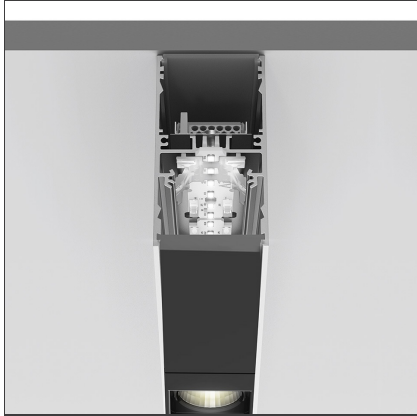

**A.39 Suspension/Ceiling - Direct Emission - 1184mm - 52° - 3000K - Dimmable DALI - 2x4 Optics - Silver**

IP 20  Dimmerable: +  -

**DESIGN BY**

Carlotta de Bevilacqua

**DESCRIPTION**

**TECHNICAL DRAWINGS**

**FEATURES**

<b>Article Code:</b>	BH05005	<b>Series:</b>	Indoor
<b>Colour:</b>	Silver		
<b>Installation:</b>	Suspension, Ceiling		

**DIMENSIONS**

<b>Length:</b>	cm 118
<b>Width:</b>	cm 4.5
<b>Height:</b>	cm 8.5

**LUMINAIRE**

<b>Watt:</b>	27W	<b>Delivered lumens output (lm):</b>	1597lm
		<b>CCT:</b>	3000K
		<b>Efficiency:</b>	73%
		<b>Efficacy:</b>	59.16lm/W
		<b>CRI:</b>	90
		<b>Dimmable Typology:</b>	Dali

**Notes**

Angle louvre - 90°  
corner screen (on  
same plane) -  
White  
BH44001

A.39 - Ceiling  
bracket and  
mechanical joint  
AT09501

Angle louvre - 90°  
corner screen (on  
same plane) -  
Black  
BH44004