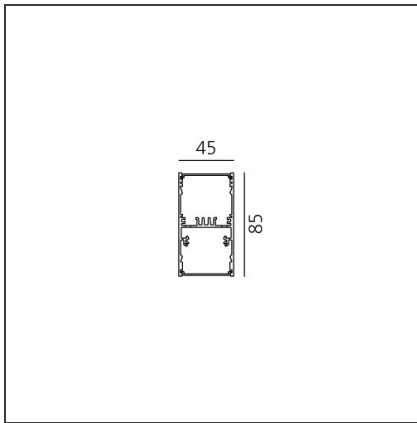

**A.39 Suspension/Ceiling - Direct Emission - 1184mm - 52° - 3000K - Dimmable DALI - 2x4 Optics - Silver**

IP 20  Dimmerable: +  -

**DESIGN BY**

Carlotta de Bevilacqua

**DESCRIPTION**

**TECHNICAL DRAWINGS**

**FEATURES**

<b>Article Code:</b>	BH05005	<b>Series:</b>	Indoor
<b>Colour:</b>	Silver		
<b>Installation:</b>	Suspension, Ceiling		

**DIMENSIONS**

<b>Length:</b>	cm 118
<b>Width:</b>	cm 4.5
<b>Height:</b>	cm 8.5