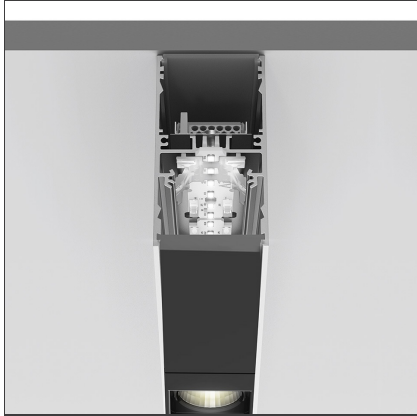

**A.39 Suspension/Ceiling - Direct Emission - 1184mm - 52° - 3000K - Dimmable DALI - 2x4 Optics - Black**

IP 20  Dimmerable: +  -

**DESIGN BY**

Carlotta de Bevilacqua

**DESCRIPTION**

**TECHNICAL DRAWINGS**

**FEATURES**

<b>Article Code:</b>	BH05004	<b>Series:</b>	Indoor
<b>Colour:</b>	Black		
<b>Installation:</b>	Suspension, Ceiling		

**DIMENSIONS**

<b>Length:</b>	cm 118
<b>Width:</b>	cm 4.5
<b>Height:</b>	cm 8.5

**LUMINAIRE**

<b>Watt:</b>	27W	<b>Delivered lumens output (lm):</b>	1597lm
		<b>CCT:</b>	3000K
		<b>Efficiency:</b>	73%
		<b>Efficacy:</b>	59.16lm/W
		<b>CRI:</b>	90
		<b>Dimmable Typology:</b>	Dali

**Notes**

Angle louvre - 90°  
corner screen (on  
same plane) -  
White  
BH44001

A.39 - Ceiling  
bracket and  
mechanical joint  
AT09501

Angle louvre - 90°  
corner screen (on  
same plane) -  
Black  
BH44004