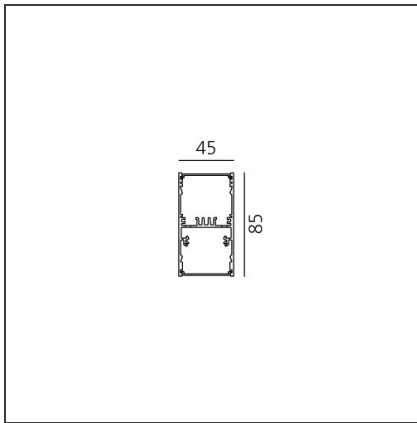

**A.39 Suspension/Ceiling - Direct Emission - 1184mm - 52° - 3000K - Dimmable DALI - 2x4 Optics - Black**

IP 20  Dimmerable: +  -

**DESIGN BY**

Carlotta de Bevilacqua

**DESCRIPTION**

**TECHNICAL DRAWINGS**

**FEATURES**

<b>Article Code:</b>	BH05004	<b>Series:</b>	Indoor
<b>Colour:</b>	Black		
<b>Installation:</b>	Suspension, Ceiling		

**DIMENSIONS**

<b>Length:</b>	cm 118
<b>Width:</b>	cm 4.5
<b>Height:</b>	cm 8.5