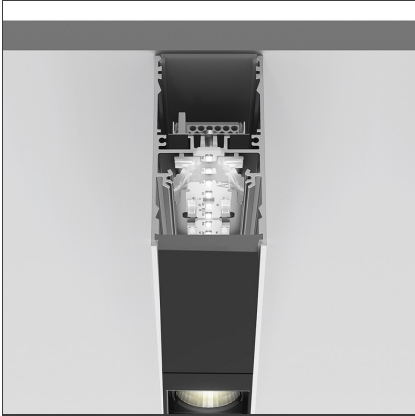

**A.39 Suspension/Ceiling - Direct Emission - 1184mm - 36° - 4000K -
Undimmable - 3x4 Optics - Silver**

IP 20 

DESIGN BY

Carlotta de Bevilacqua

DESCRIPTION

TECHNICAL DRAWINGS

FEATURES

Article Code:	BH00505	Series:	Indoor
Colour:	Silver		
Installation:	Suspension, Ceiling		

DIMENSIONS

Length:	cm 118
Width:	cm 4.5
Height:	cm 8.5

INCLUDED SOURCES

Category:	LED	Color temperature (K):	4000K
Number:	1	Color Tolerance:	MacAdam 2SDCM
Watt:	38W	Service Life:	L90 (20K) 118000h
Type:	4		

LUMINAIRE

Watt:	38W	Delivered lumens output (lm):	2476lm
		CCT:	4000K
		Efficiency:	71%
		Efficacy:	65.16lm/W
		CRI:	90

Notes

Screen supplied separately. *Driver uses 1 DALI address

ACCESSORIES

Louvre - 1184mm
3x4 optics white
AE41001

Louvre - 1184mm
3x4 optics black
AE41004

A.39 - Mechanical
joint including 1
suspension cable
AT09500

Angle louvre - 90°
corner screen (on
same plane) -
White
BH44001

A.39 - Ceiling
bracket and
mechanical joint
AT09501