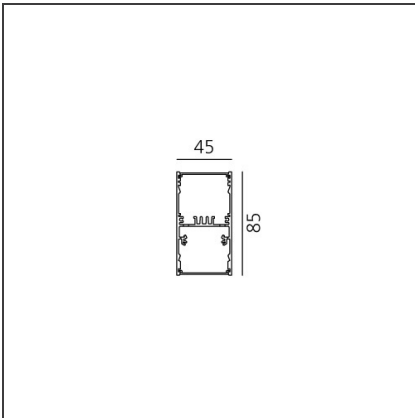

**A.39 Suspension/Ceiling - Direct Emission - 1184mm - 36° - 4000K -
Undimmable - 3x4 Optics - Silver**

IP 20 

DESIGN BY

Carlotta de Bevilacqua

DESCRIPTION

TECHNICAL DRAWINGS

FEATURES

Article Code:	BH00505	Series:	Indoor
Colour:	Silver		
Installation:	Suspension, Ceiling		

DIMENSIONS

Length:	cm 118
Width:	cm 4.5
Height:	cm 8.5

INCLUDED SOURCES

Category:	LED	Color temperature (K):	4000K
Number:	1	Color Tolerance:	MacAdam 2SDCM
Watt:	38W	Service Life:	L90 (20K) 118000h
Type:	4		

LUMINAIRE

Watt:	38W	Delivered lumens output (lm):	2476lm
		CCT:	4000K
		Efficiency:	71%
		Efficacy:	65.16lm/W
		CRI:	90

Notes

Screen supplied separately. *Driver uses 1 DALI address

ACCESSORIES

Louvre - 1184mm
3x4 optics white
AE41001

Louvre - 1184mm
3x4 optics black
AE41004

A.39 - Mechanical
joint including 1
suspension cable
AT09500

Angle louvre - 90°
corner screen (on
same plane) -
White
BH44001

A.39 - Ceiling
bracket and
mechanical joint
AT09501