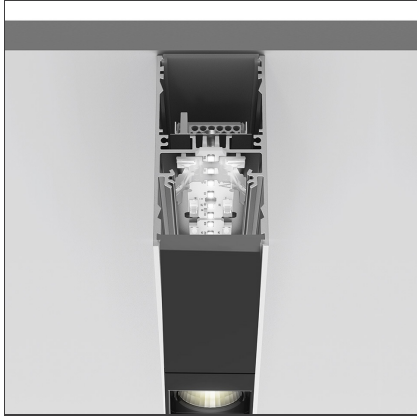

**A.39 Suspension/Ceiling - Direct Emission - 1184mm - 36° - 4000K - Undimmable - 2x4 Optics - Silver**

IP 20 

**DESIGN BY**

Carlotta de Bevilacqua

**DESCRIPTION**

**TECHNICAL DRAWINGS**

**FEATURES**

<b>Article Code:</b>	BH04505	<b>Series:</b>	Indoor
<b>Colour:</b>	Silver		
<b>Installation:</b>	Suspension, Ceiling		

**DIMENSIONS**

<b>Length:</b>	cm 118
<b>Width:</b>	cm 4.5
<b>Height:</b>	cm 8.5

**INCLUDED SOURCES**

<b>Category:</b>	LED	<b>Color temperature (K):</b>	4000K
<b>Number:</b>	1	<b>Color Tolerance:</b>	MacAdam 2SDCM
<b>Watt:</b>	25W	<b>Service Life:</b>	L90 (20K) 118000h
<b>Type:</b>	0		

**ACCESSORIES**

Louvre - 1184mm  
2x4 optics white  
AE40001

Louvre - 1184mm  
2x4 optics black  
AE40004

A.39 - Mechanical  
joint including 1  
suspension cable  
AT09500

Angle louvre - 90°  
corner screen (on  
same plane) -  
White  
BH44001

A.39 -  
Suspension/Ceiling  
- Corner (on same  
plane) - Silver  
BH35005

A.39 -  
Suspension/Ceiling  
- End Caps (2pcs) -  
Silver  
BH16405