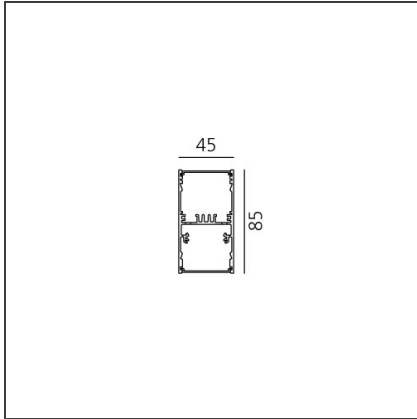

**A.39 Suspension/Ceiling - Direct Emission - 1184mm - 36° - 4000K - Undimmable - 2x4 Optics - Silver**

IP 20 

**DESIGN BY**

Carlotta de Bevilacqua

**DESCRIPTION**

**TECHNICAL DRAWINGS**

**FEATURES**

<b>Article Code:</b>	BH04505	<b>Series:</b>	Indoor
<b>Colour:</b>	Silver		
<b>Installation:</b>	Suspension, Ceiling		

**DIMENSIONS**

<b>Length:</b>	cm 118
<b>Width:</b>	cm 4.5
<b>Height:</b>	cm 8.5

**INCLUDED SOURCES**

<b>Category:</b>	LED	<b>Color temperature (K):</b>	4000K
<b>Number:</b>	1	<b>Color Tolerance:</b>	MacAdam 2SDCM
<b>Watt:</b>	25W	<b>Service Life:</b>	L90 (20K) 118000h
<b>Type:</b>	0		

**ACCESSORIES**

Louvre - 1184mm  
2x4 optics white  
AE40001

Louvre - 1184mm  
2x4 optics black  
AE40004

A.39 - Mechanical  
joint including 1  
suspension cable  
AT09500

Angle louvre - 90°  
corner screen (on  
same plane) -  
White  
BH44001