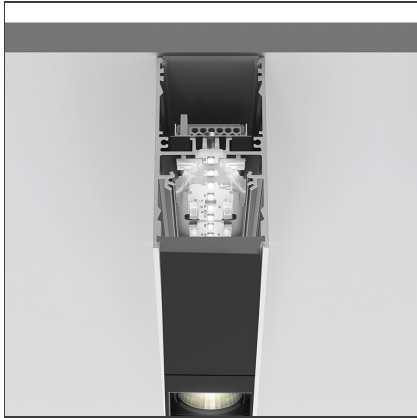

A.39 Suspension/Ceiling - Direct Emission - 1184mm - 36° - 3000K - Dimmable DALI - 2x4 Optics - Black

IP 20  Dimmerable: +  -

DESIGN BY

Carlotta de Bevilacqua

DESCRIPTION

TECHNICAL DRAWINGS

FEATURES

Article Code:	BH04604	Series:	Indoor
Colour:	Black		
Installation:	Suspension, Ceiling		

DIMENSIONS

Length:	cm 118
Width:	cm 4.5
Height:	cm 8.5

INCLUDED SOURCES

Category:	LED	Color temperature (K):	3000K
Number:	1	Color Tolerance:	MacAdam 2SDCM
Watt:	25W	Service Life:	L90 (20K) 118000h
Type:	0		

LUMINAIRE

Watt:	27W	Delivered lumens output (lm):	1542lm
		CCT:	3000K
		Efficiency:	71%
		Efficacy:	57.13lm/W
		CRI:	90
		Dimmable Typology:	Dali

Notes

Screen supplied separately. *Driver uses 1 DALI address

ACCESSORIES

Louvre - 1184mm
2x4 optics white
AE40001

Louvre - 1184mm
2x4 optics black
AE40004

A.39 - Mechanical
joint including 1
suspension cable
AT09500

Angle louvre - 90°
corner screen (on
same plane) -
White
BH44001