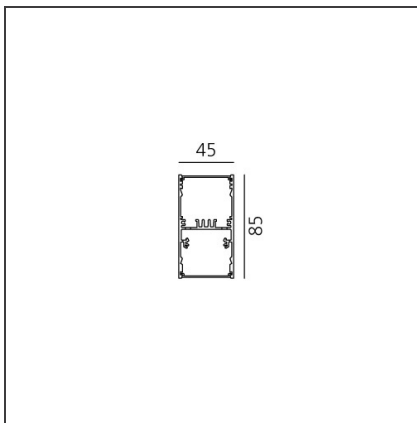

A.39 Suspension/Ceiling - Direct Emission - 1184mm - 36° - 3000K - Dimmable DALI - 2x4 Optics - Black

IP 20  Dimmerable: +  -

DESIGN BY

Carlotta de Bevilacqua

DESCRIPTION

TECHNICAL DRAWINGS

FEATURES

Article Code:	BH04604	Series:	Indoor
Colour:	Black		
Installation:	Suspension, Ceiling		

DIMENSIONS

Length:	cm 118
Width:	cm 4.5
Height:	cm 8.5

INCLUDED SOURCES

Category:	LED	Color temperature (K):	3000K
Number:	1	Color Tolerance:	MacAdam 2SDCM
Watt:	25W	Service Life:	L90 (20K) 118000h
Type:	0		

ACCESSORIES

Louvre - 1184mm
2x4 optics white
AE40001

Louvre - 1184mm
2x4 optics black
AE40004

A.39 - Mechanical
joint including 1
suspension cable
AT09500

Angle louvre - 90°
corner screen (on
same plane) -
White
BH44001