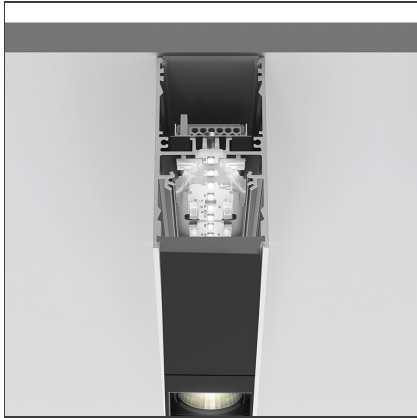

**A.39 Suspension/Ceiling - Direct Emission - 1184mm - 20° - 4000K -
Undimmable - 3x4 Optics - Silver**

IP 20 

DESIGN BY

Carlotta de Bevilacqua

DESCRIPTION

TECHNICAL DRAWINGS

FEATURES

Article Code:	BH00105	Series:	Indoor
Colour:	Silver		
Installation:	Suspension, Ceiling		

DIMENSIONS

Length:	cm 118
Width:	cm 4.5
Height:	cm 8.5

INCLUDED SOURCES

Category:	LED	Color temperature (K):	4000K
Number:	1	Color Tolerance:	MacAdam 2SDCM
Watt:	38W	Service Life:	L90 (20K) 118000h
Type:	4		

LUMINAIRE

Watt:	38W	Delivered lumens output (lm):	2646lm
		CCT:	4000K
		Efficiency:	76%
		Efficacy:	69.64lm/W
		CRI:	90

Notes

Screen supplied separately. *Driver uses 1 DALI address

ACCESSORIES

Louvre - 1184mm
3x4 optics white
AE41001

Louvre - 1184mm
3x4 optics black
AE41004

A.39 - Mechanical
joint including 1
suspension cable
AT09500

Sharping wall
grazer lens Kit
(4pcs) - 26°x70°
elliptical lenses kit.
It has to be used
on top of S 20°
reflectors to get
an elliptical beam
(greter axis along
the module
length). It contains
4 lenses.
AF06000