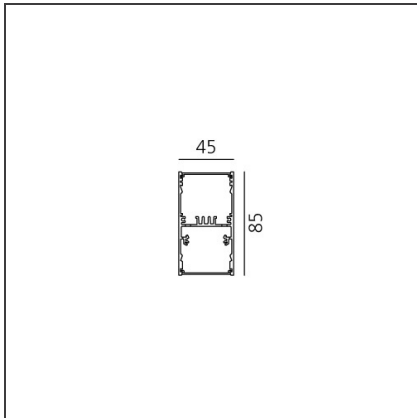

**A.39 Suspension/Ceiling - Direct Emission - 1184mm - 20° - 4000K -
Undimmable - 3x4 Optics - Silver**

IP 20 

DESIGN BY

Carlotta de Bevilacqua

DESCRIPTION

TECHNICAL DRAWINGS

FEATURES

Article Code:	BH00105	Series:	Indoor
Colour:	Silver		
Installation:	Suspension, Ceiling		

DIMENSIONS

Length:	cm 118
Width:	cm 4.5
Height:	cm 8.5

INCLUDED SOURCES

Category:	LED	Color temperature (K):	4000K
Number:	1	Color Tolerance:	MacAdam 2SDCM
Watt:	38W	Service Life:	L90 (20K) 118000h
Type:	4		

LUMINAIRE

Watt:	38W	Delivered lumens output (lm):	2646lm
		CCT:	4000K
		Efficiency:	76%
		Efficacy:	69.64lm/W
		CRI:	90

Notes

Screen supplied separately. *Driver uses 1 DALI address

ACCESSORIES

Louvre - 1184mm
3x4 optics white
AE41001