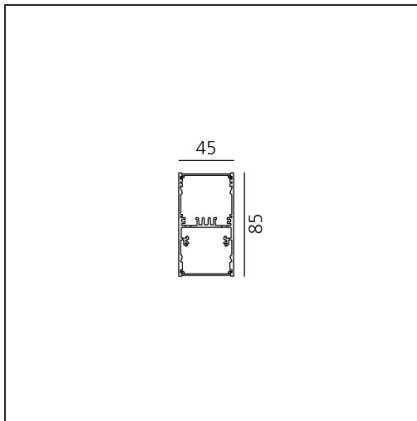

A.39 Suspension/Ceiling - Direct Emission - 1184mm - 20° - 4000K - Dimmable DALI - 3x4 Optics - White

IP 20  Dimmerable: +  -

DESIGN BY

Carlotta de Bevilacqua

DESCRIPTION

TECHNICAL DRAWINGS

FEATURES

Article Code:	BH00301	Series:	Indoor
Colour:	White		
Installation:	Suspension, Ceiling		

DIMENSIONS

Length:	cm 118
Width:	cm 4.5
Height:	cm 8.5

INCLUDED SOURCES

Category:	LED	Color temperature (K):	4000K
Number:	1	Color Tolerance:	MacAdam 2SDCM
Watt:	38W	Service Life:	L90 (20K) 118000h
Type:	4		