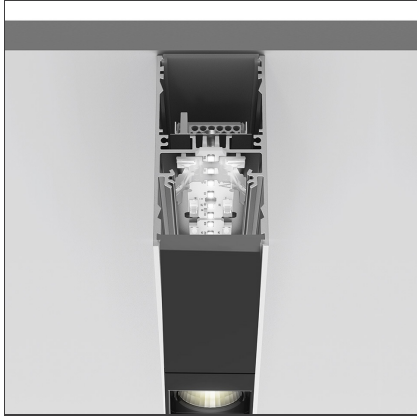

A.39 Suspension/Ceiling - Direct Emission - 1184mm - 20° - 4000K - Dimmable DALI - 3x4 Optics - White

IP 20  Dimmerable: +  -

DESIGN BY

Carlotta de Bevilacqua

DESCRIPTION

TECHNICAL DRAWINGS

FEATURES

Article Code:	BH00301	Series:	Indoor
Colour:	White		
Installation:	Suspension, Ceiling		

DIMENSIONS

Length:	cm 118
Width:	cm 4.5
Height:	cm 8.5

INCLUDED SOURCES

Category:	LED	Color temperature (K):	4000K
Number:	1	Color Tolerance:	MacAdam 2SDCM
Watt:	38W	Service Life:	L90 (20K) 118000h
Type:	4		

LUMINAIRE

Watt:	38W	Delivered lumens output (lm):	2646lm
		CCT:	4000K
		Efficiency:	76%
		Efficacy:	69.64lm/W
		CRI:	90
		Dimmable Typology:	Dali

Notes

Screen supplied separately. *Driver uses 1 DALI address

ACCESSORIES

Louvre - 1184mm
3x4 optics white
AE41001

Louvre - 1184mm
3x4 optics black
AE41004

A.39 - Mechanical
joint including 1
suspension cable
AT09500

Sharping wall
grazer lens Kit
(4pcs) - 26°x70°
elliptical lenses kit.
It has to be used
on top of S 20°
reflectors to get
an elliptical beam
(greter axis along
the module
length). It contains
4 lenses.
AF06000