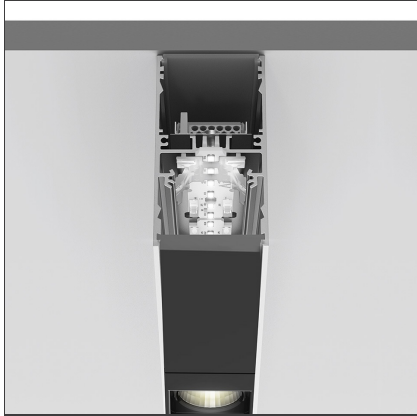

**A.39 Suspension/Ceiling - Direct Emission - 1184mm - 20° - 3000K -
Undimmable - 3x4 Optics - White**

IP 20 

DESIGN BY

Carlotta de Bevilacqua

DESCRIPTION

TECHNICAL DRAWINGS

FEATURES

Article Code:	BH00001	Series:	Indoor
Colour:	White		
Installation:	Suspension, Ceiling		

DIMENSIONS

Length:	cm 118
Width:	cm 4.5
Height:	cm 8.5

INCLUDED SOURCES

Category:	LED	Color temperature (K):	3000K
Number:	1	Color Tolerance:	MacAdam 2SDCM
Watt:	38W	Service Life:	L90 (20K) 118000h
Type:	0		

LUMINAIRE

Watt:	38W	Delivered lumens output (lm):	2473lm
		CCT:	3000K
		Efficiency:	76%
		Efficacy:	65.07lm/W
		CRI:	90

Notes

Screen supplied separately. *Driver uses 1 DALI address

ACCESSORIES

Louvre - 1184mm
3x4 optics white
AE41001

Louvre - 1184mm
3x4 optics black
AE41004

A.39 - Mechanical
joint including 1
suspension cable
AT09500

Sharping wall
grazer lens Kit
(4pcs) - 26°x70°
elliptical lenses kit.
It has to be used
on top of S 20°
reflectors to get
an elliptical beam
(greter axis along
the module
length). It contains
4 lenses.
AF06000