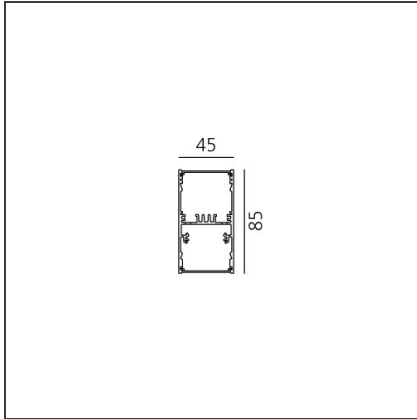

**A.39 Suspension/Ceiling - Direct Emission - 1184mm - 20° - 3000K -
Undimmable - 3x4 Optics - White**

IP 20 

DESIGN BY

Carlotta de Bevilacqua

DESCRIPTION

TECHNICAL DRAWINGS

FEATURES

Article Code:	BH00001	Series:	Indoor
Colour:	White		
Installation:	Suspension, Ceiling		

DIMENSIONS

Length:	cm 118
Width:	cm 4.5
Height:	cm 8.5

INCLUDED SOURCES

Category:	LED	Color temperature (K):	3000K
Number:	1	Color Tolerance:	MacAdam 2SDCM
Watt:	38W	Service Life:	L90 (20K) 118000h
Type:	0		

LUMINAIRE

Watt:	38W	Delivered lumens output (lm):	2473lm
		CCT:	3000K
		Efficiency:	76%
		Efficacy:	65.07lm/W
		CRI:	90

Notes

Screen supplied separately. *Driver uses 1 DALI address

ACCESSORIES

Louvre - 1184mm
3x4 optics white
AE41001