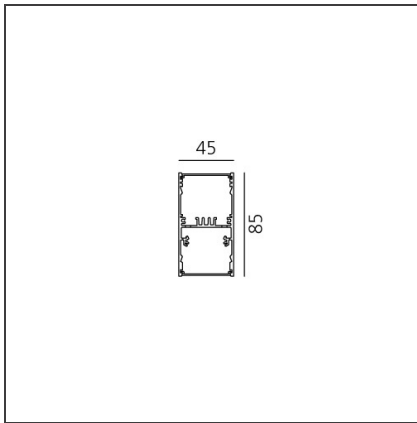

A.39 Suspension/Ceiling - Direct Emission - 1184mm - 20° - 3000K - Dimmable DALI - 2x4 Optics - Silver

IP 20  Dimmerable: +  -

DESIGN BY

Carlotta de Bevilacqua

DESCRIPTION

TECHNICAL DRAWINGS

FEATURES

Article Code:	BH04205	Series:	Indoor
Colour:	Silver		
Installation:	Suspension, Ceiling		

DIMENSIONS

Length:	cm 118
Width:	cm 4.5
Height:	cm 8.5

INCLUDED SOURCES

Category:	LED	Color temperature (K):	3000K
Number:	1	Color Tolerance:	MacAdam 2SDCM
Watt:	25W	Service Life:	L90 (20K) 118000h
Type:	0		