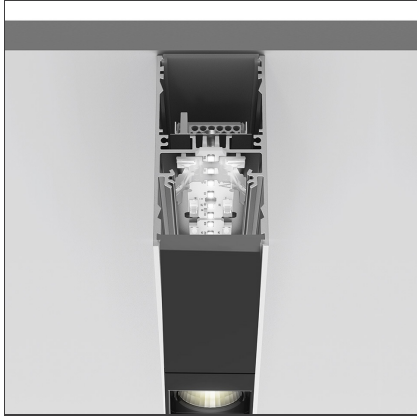

A.39 Suspension/Ceiling - Direct Emission - 1184mm - 20° - 3000K - Dimmable DALI - 2x4 Optics - Silver

IP 20  Dimmerable: +  -

DESIGN BY

Carlotta de Bevilacqua

DESCRIPTION

TECHNICAL DRAWINGS

FEATURES

Article Code:	BH04205	Series:	Indoor
Colour:	Silver		
Installation:	Suspension, Ceiling		

DIMENSIONS

Length:	cm 118
Width:	cm 4.5
Height:	cm 8.5

INCLUDED SOURCES

Category:	LED	Color temperature (K):	3000K
Number:	1	Color Tolerance:	MacAdam 2SDCM
Watt:	25W	Service Life:	L90 (20K) 118000h
Type:	0		

LUMINAIRE

Watt:	25W	Delivered lumens output (lm):	1648lm
		CCT:	3000K
		Efficiency:	76%
		Efficacy:	65.94lm/W
		CRI:	90
		Dimmable Typology:	Dali

Notes

Screen supplied separately. *Driver uses 1 DALI address

ACCESSORIES

Louvre - 1184mm
2x4 optics white
AE40001

Louvre - 1184mm
2x4 optics black
AE40004

A.39 - Mechanical
joint including 1
suspension cable
AT09500

Sharping wall
grazer lens Kit
(4pcs) - 26°x70°
elliptical lenses kit.
It has to be used
on top of S 20°
reflectors to get
an elliptical beam
(greter axis along
the module
length). It contains
4 lenses.
AF06000