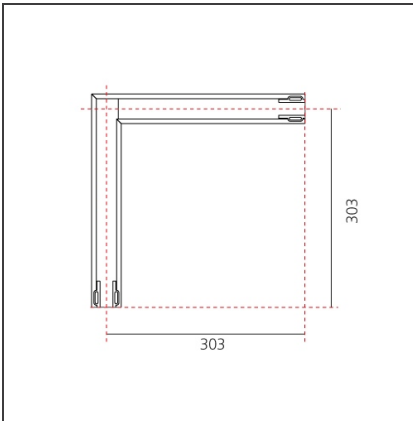

A.39 Suspension/Ceiling - 90° Corner (same plane) 3000K DALI Black

DESIGN BY

Carlotta de Bevilacqua

IP20    Dimmerable: 

TECHNICAL DRAWINGS

FEATURES

Article Code:	AT35004	Series:	Indoor
Colour:	Black		
Installation:	Ceiling		
Environment:	Indoor		

DIMENSIONS

Length:	cm 30.3
Width:	cm 30.3
Height:	cm 8.5

INCLUDED SOURCES

Category:	LED	Color temperature (K):	3000K
Number:	1		
Watt:	17W		
Type:	0		

LUMINAIRE

Watt:	17W	Delivered lumens output (lm):	946lm
		CCT:	3000K
		Efficiency:	41%
		Efficacy:	55.67lm/W
		CRI:	80
		Dimmable Typology:	Dali