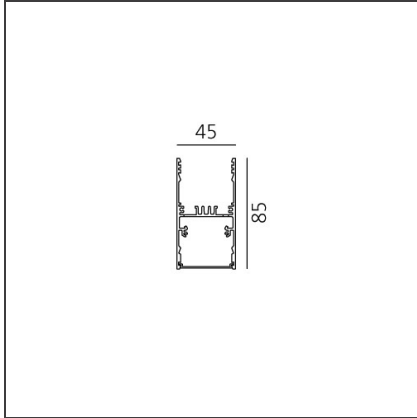

A.39 Suspension/Ceiling - 2960mm - Direct Emission - 4000K - DALI - White

IP20 Dimmerable: + -

DESIGN BY

Carlotta de Bevilacqua

DESCRIPTION

Controlled emission LED optic System. UGR index control and 65° luminance (EN 12464). Patent-pending proprietary optic system made by a thin black square-meshed grid and by a system of square plano-convex lenses of appropriate beam angle. The internal part of the grid is white painted and has a high reflection coefficient, so that the light incident on the grid is retrieved within the A.39 body. A net 'cut off' at the required angle is obtained through this system. The convex profile of the lens is designed with images optic techniques, so that the emission is limited within the 65° required by standard EN 12464. UGR<19 Angle luminance equals to 65° and beyond: <3,000 cd/m². The grid positioned over the lenses allows only the rays falling into the required output angular limits to be incident to the lenses. The rays beyond these limits are recovered and redirected inside the light box (if the ray is incident to the white surface) or cancelled (if the ray is incident to the black edge).

TECHNICAL DRAWINGS

FEATURES

Article Code:	AT18601	Series:	Indoor
Colour:	White		
Installation:	Suspension, Ceiling		

DIMENSIONS

Length:	cm 296
Width:	cm 4,5
Height:	cm 8,5

INCLUDED SOURCES

Category:	LED	Color temperature (K):	4000K
Number:	1		
Watt:	82W		
Type:	0		
Class:	A		

LUMINAIRE

Watt:	82W	Delivered lumens output (lm):	5108lm
		CCT:	4000K
		Efficiency:	42%
		Efficacy:	62.29lm/W
		CRI:	80
		Dimmable Typology:	Dali

Notes

Screen supplied separately. Screen quantity to order: 2x M186700.