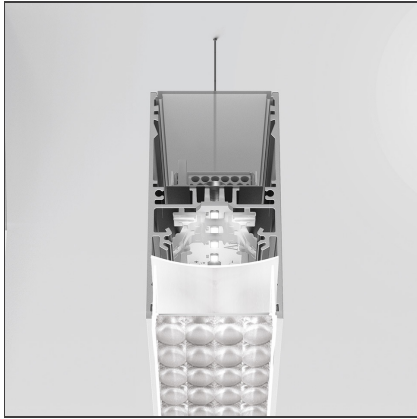

A.39 Suspension/Ceiling - 2960mm - Direct Emission - 4000K - DALI - White

IP20 Dimmerable: + -

DESIGN BY

Carlotta de Bevilacqua

DESCRIPTION

Controlled emission LED optic System. UGR index control and 65° luminance (EN 12464). Patent-pending proprietary optic system made by a thin black square-meshed grid and by a system of square plano-convex lenses of appropriate beam angle. The internal part of the grid is white painted and has a high reflection coefficient, so that the light incident on the grid is retrieved within the A.39 body. A net 'cut off' at the required angle is obtained through this system. The convex profile of the lens is designed with images optic techniques, so that the emission is limited within the 65° required by standard EN 12464. UGR<19 Angle luminance equals to 65° and beyond: <3,000 cd/m². The grid positioned over the lenses allows only the rays falling into the required output angular limits to be incident to the lenses. The rays beyond these limits are recovered and redirected inside the light box (if the ray is incident to the white surface) or cancelled (if the ray is incident to the black edge).

TECHNICAL DRAWINGS

FEATURES

Article Code:	AT18601	Series:	Indoor
Colour:	White		
Installation:	Suspension, Ceiling		

DIMENSIONS

Length:	cm 296
Width:	cm 4,5
Height:	cm 8,5

INCLUDED SOURCES

Category:	LED	Color temperature (K):	4000K
Number:	1		
Watt:	82W		
Type:	0		
Class:	A		

LUMINAIRE

Watt:	82W	Delivered lumens output (lm):	5108lm
		CCT:	4000K
		Efficiency:	42%
		Efficacy:	62.29lm/W
		CRI:	80
		Dimmable Typology:	Dali

Notes

Screen supplied separately. Screen quantity to order: 2x M186700.