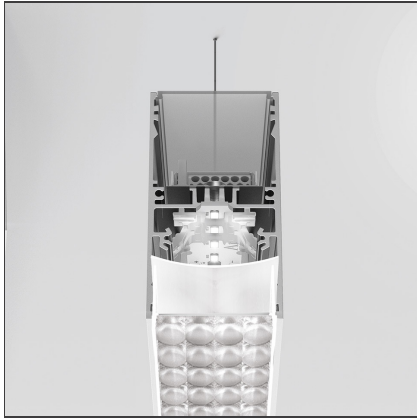

A.39 Suspension/Ceiling - 2960mm - Direct Emission - 3000K - DALI - Black

IP20 Dimmerable: + -

DESIGN BY

Carlotta de Bevilacqua

DESCRIPTION

Controlled emission LED optic System. UGR index control and 65° luminance (EN 12464). Patent-pending proprietary optic system made by a thin black square-meshed grid and by a system of square plano-convex lenses of appropriate beam angle. The internal part of the grid is white painted and has a high reflection coefficient, so that the light incident on the grid is retrieved within the A.39 body. A net 'cut off' at the required angle is obtained through this system. The convex profile of the lens is designed with images optic techniques, so that the emission is limited within the 65° required by standard EN 12464. UGR<19 Angle luminance equals to 65° and beyond: <3,000 cd/m². The grid positioned over the lenses allows only the rays falling into the required output angular limits to be incident to the lenses. The rays beyond these limits are recovered and redirected inside the light box (if the ray is incident to the white surface) or cancelled (if the ray is incident to the black edge).

TECHNICAL DRAWINGS

FEATURES

Article Code:	AT18404	Series:	Indoor
Colour:	Black		
Installation:	Suspension, Ceiling		

DIMENSIONS

Length:	cm 296
Width:	cm 4,5
Height:	cm 8,5

INCLUDED SOURCES

Category:	LED	Color temperature (K):	3000K
Number:	1		
Watt:	82W		
Type:	0		
Class:	A		

LUMINAIRE

Watt:	82W	Delivered lumens output (lm):	4748lm
		CCT:	3000K
		Efficiency:	41%
		Efficacy:	57.90lm/W
		CRI:	80
		Dimmable Typology:	Dali

Notes

Screen supplied separately. Screen quantity to order: 2x M186700.