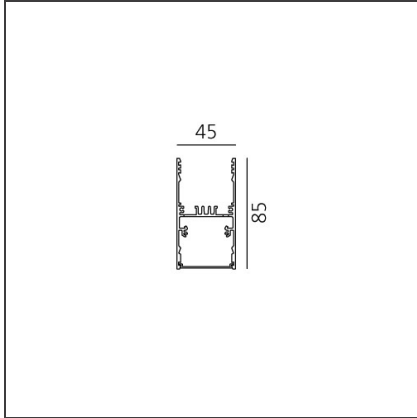

A.39 Suspension/Ceiling - 2960mm - Direct Emission - 3000K - DALI - Black

IP20 Dimmerable: + -

DESIGN BY

Carlotta de Bevilacqua

DESCRIPTION

Controlled emission LED optic System. UGR index control and 65° luminance (EN 12464). Patent-pending proprietary optic system made by a thin black square-meshed grid and by a system of square plano-convex lenses of appropriate beam angle. The internal part of the grid is white painted and has a high reflection coefficient, so that the light incident on the grid is retrieved within the A.39 body. A net 'cut off' at the required angle is obtained through this system. The convex profile of the lens is designed with images optic techniques, so that the emission is limited within the 65° required by standard EN 12464. UGR<19 Angle luminance equals to 65° and beyond: <3,000 cd/m². The grid positioned over the lenses allows only the rays falling into the required output angular limits to be incident to the lenses. The rays beyond these limits are recovered and redirected inside the light box (if the ray is incident to the white surface) or cancelled (if the ray is incident to the black edge).

TECHNICAL DRAWINGS

FEATURES

Article Code:	AT18404	Series:	Indoor
Colour:	Black		
Installation:	Suspension, Ceiling		

DIMENSIONS

Length:	cm 296
Width:	cm 4,5
Height:	cm 8,5

INCLUDED SOURCES

Category:	LED	Color temperature (K):	3000K
Number:	1		
Watt:	82W		
Type:	0		
Class:	A		

LUMINAIRE

Watt:	82W	Delivered lumens output (lm):	4748lm
		CCT:	3000K
		Efficiency:	41%
		Efficacy:	57.90lm/W
		CRI:	80
		Dimmable Typology:	Dali

Notes

Screen supplied separately. Screen quantity to order: 2x M186700.