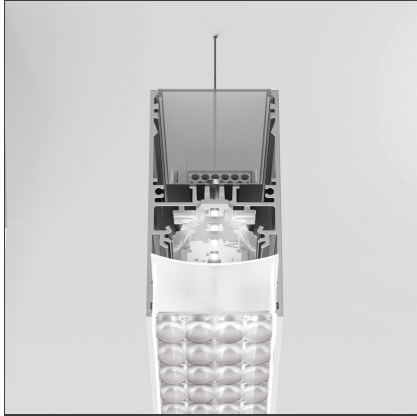

A.39 Suspension/Ceiling - 2368mm - Direct Emission - 3000K - Undimmable - Black

IP20   

DESIGN BY

Carlotta de Bevilacqua

DESCRIPTION

Controlled emission LED optic System. UGR index control and 65° luminance (EN 12464). Patent-pending proprietary optic system made by a thin black square-meshed grid and by a system of square plano-convex lenses of appropriate beam angle. The internal part of the grid is white painted and has a high reflection coefficient, so that the light incident on the grid is retrieved within the A.39 body. A net 'cut off' at the required angle is obtained through this system. The convex profile of the lens is designed with images optic techniques, so that the emission is limited within the 65° required by standard EN 12464. UGR<19 Angle luminance equals to 65° and beyond: <3,000 cd/m2. The grid positioned over the lenses allows only the rays falling into the required output angular limits to be incident to the lenses. The rays beyond these limits are recovered and redirected inside the light box (if the ray is incident to the white surface) or cancelled (if the ray is incident to the black edge).

TECHNICAL DRAWINGS

FEATURES

Article Code:	AT15504	Series:	Indoor
Colour:	Black		
Installation:	Suspension, Ceiling		

DIMENSIONS

Length:	cm 237
Width:	cm 4.5
Height:	cm 8.5

INCLUDED SOURCES

Category:	LED	Color temperature (K):	3000K
Number:	1		
Watt:	66W		
Type:	0		
Class:	A		

LUMINAIRE

Watt:	66W	Delivered lumens output (lm):	3798lm
		CCT:	3000K
		Efficiency:	41%
		Efficacy:	57.55lm/W
		CRI:	80

Notes

Screen supplied separately. Screen quantity to order: 2x AT09900.

ACCESSORIES

NO
IMAGE
AVAILABLE

A.39 - Mechanical joint including 1 suspension cable
AT09500

NO
IMAGE
AVAILABLE

A.39 - Ceiling bracket and mechanical joint
AT09501

NO
IMAGE
AVAILABLE

A.39 - End Ceiling Bracket (2x)
AT09502

Algorithmo System
LED - Optics -
Controlled
Emission -
1184mm
M186700