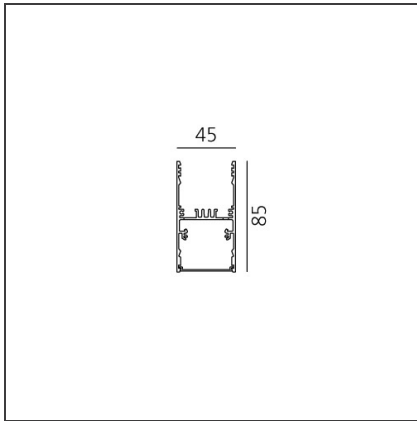

A.39 Suspension/Ceiling - 2368mm - Direct Emission - 3000K - Undimmable - Black

IP20   

DESIGN BY

Carlotta de Bevilacqua

DESCRIPTION

Controlled emission LED optic System. UGR index control and 65° luminance (EN 12464). Patent-pending proprietary optic system made by a thin black square-meshed grid and by a system of square plano-convex lenses of appropriate beam angle. The internal part of the grid is white painted and has a high reflection coefficient, so that the light incident on the grid is retrieved within the A.39 body. A net 'cut off' at the required angle is obtained through this system. The convex profile of the lens is designed with images optic techniques, so that the emission is limited within the 65° required by standard EN 12464. UGR<19 Angle luminance equals to 65° and beyond: <3,000 cd/m2. The grid positioned over the lenses allows only the rays falling into the required output angular limits to be incident to the lenses. The rays beyond these limits are recovered and redirected inside the light box (if the ray is incident to the white surface) or cancelled (if the ray is incident to the black edge).

TECHNICAL DRAWINGS

FEATURES

Article Code:	AT15504	Series:	Indoor
Colour:	Black		
Installation:	Suspension, Ceiling		

DIMENSIONS

Length:	cm 237
Width:	cm 4.5
Height:	cm 8.5

INCLUDED SOURCES

Category:	LED	Color temperature (K):	3000K
Number:	1		
Watt:	66W		
Type:	0		
Class:	A		

LUMINAIRE

Watt:	66W	Delivered lumens output (lm):	3798lm
		CCT:	3000K
		Efficiency:	41%
		Efficacy:	57.55lm/W
		CRI:	80

Notes

Screen supplied separately. Screen quantity to order: 2x AT09900.

ACCESSORIES

NO
IMAGE
AVAILABLE