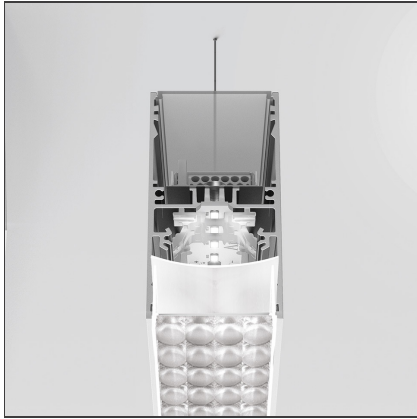

A.39 Suspension/Ceiling - 2368mm - Direct Emission - 3000K - DALI - Silver

IP20 Dimmerable: + -

DESIGN BY

Carlotta de Bevilacqua

DESCRIPTION

Controlled emission LED optic System. UGR index control and 65° luminance (EN 12464). Patent-pending proprietary optic system made by a thin black square-meshed grid and by a system of square plano-convex lenses of appropriate beam angle. The internal part of the grid is white painted and has a high reflection coefficient, so that the light incident on the grid is retrieved within the A.39 body. A net 'cut off' at the required angle is obtained through this system. The convex profile of the lens is designed with images optic techniques, so that the emission is limited within the 65° required by standard EN 12464. UGR<19 Angle luminance equals to 65° and beyond: <3,000 cd/m². The grid positioned over the lenses allows only the rays falling into the required output angular limits to be incident to the lenses. The rays beyond these limits are recovered and redirected inside the light box (if the ray is incident to the white surface) or cancelled (if the ray is incident to the black edge).

TECHNICAL DRAWINGS

FEATURES

Article Code:	AT15405	Series:	Indoor
Colour:	Silver		
Installation:	Suspension, Ceiling		

DIMENSIONS

Length:	cm 237
Width:	cm 4,5
Height:	cm 8,5

INCLUDED SOURCES

Category:	LED	Color temperature (K):	3000K
Number:	1		
Watt:	66W		
Type:	0		
Class:	A		

LUMINAIRE

Watt:	66W	Delivered lumens output (lm):	3798lm
		CCT:	3000K
		Efficiency:	41%
		Efficacy:	57.55lm/W
		CRI:	80
		Dimmable Typology:	Dali

Notes

Screen supplied separately. Screen quantity to order: 2x AT09900.