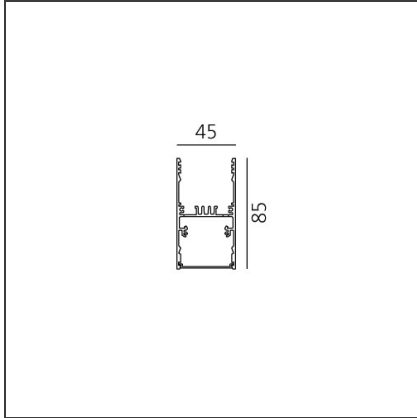

A.39 Suspension/Ceiling - 2368mm - Direct Emission - 3000K - DALI - Silver

IP20 Dimmerable: + -

DESIGN BY

Carlotta de Bevilacqua

DESCRIPTION

Controlled emission LED optic System. UGR index control and 65° luminance (EN 12464). Patent-pending proprietary optic system made by a thin black square-meshed grid and by a system of square plano-convex lenses of appropriate beam angle. The internal part of the grid is white painted and has a high reflection coefficient, so that the light incident on the grid is retrieved within the A.39 body. A net 'cut off' at the required angle is obtained through this system. The convex profile of the lens is designed with images optic techniques, so that the emission is limited within the 65° required by standard EN 12464. UGR<19 Angle luminance equals to 65° and beyond: <3,000 cd/m². The grid positioned over the lenses allows only the rays falling into the required output angular limits to be incident to the lenses. The rays beyond these limits are recovered and redirected inside the light box (if the ray is incident to the white surface) or cancelled (if the ray is incident to the black edge).

TECHNICAL DRAWINGS

FEATURES

Article Code:	AT15405	Series:	Indoor
Colour:	Silver		
Installation:	Suspension, Ceiling		

DIMENSIONS

Length:	cm 237
Width:	cm 4,5
Height:	cm 8,5

INCLUDED SOURCES

Category:	LED	Color temperature (K):	3000K
Number:	1		
Watt:	66W		
Type:	0		
Class:	A		

LUMINAIRE

Watt:	66W	Delivered lumens output (lm):	3798lm
		CCT:	3000K
		Efficiency:	41%
		Efficacy:	57.55lm/W
		CRI:	80
		Dimmable Typology:	Dali

Notes

Screen supplied separately. Screen quantity to order: 2x AT09900.