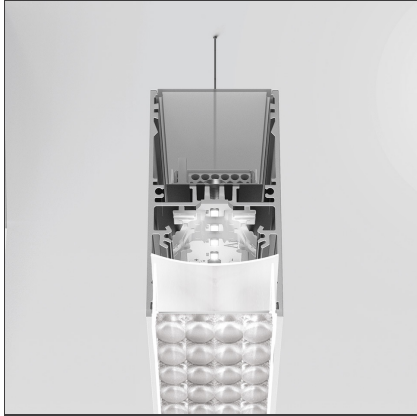

A.39 Suspension/Ceiling - 1482mm - Direct Emission - 3000K - Undimmable - Silver

IP20   

DESIGN BY

Carlotta de Bevilacqua

DESCRIPTION

Controlled emission LED optic System. UGR index control and 65° luminance (EN 12464). Patent-pending proprietary optic system made by a thin black square-meshed grid and by a system of square plano-convex lenses of appropriate beam angle. The internal part of the grid is white painted and has a high reflection coefficient, so that the light incident on the grid is retrieved within the A.39 body. A net 'cut off' at the required angle is obtained through this system. The convex profile of the lens is designed with images optic techniques, so that the emission is limited within the 65° required by standard EN 12464. UGR<19 Angle luminance equals to 65° and beyond: <3,000 cd/m2. The grid positioned over the lenses allows only the rays falling into the required output angular limits to be incident to the lenses. The rays beyond these limits are recovered and redirected inside the light box (if the ray is incident to the white surface) or cancelled (if the ray is incident to the black edge).

TECHNICAL DRAWINGS

FEATURES

Article Code:	AT14505	Series:	Indoor
Colour:	Silver		
Installation:	Suspension, Ceiling		

DIMENSIONS

Length:	cm 148
Width:	cm 4.5
Height:	cm 8.5

INCLUDED SOURCES

Category:	LED	Color temperature (K):	3000K
Number:	1		
Watt:	42W		
Type:	0		
Class:	A		

LUMINAIRE

Watt:	42W	Delivered lumens output (lm):	2374lm
		CCT:	3000K
		Efficiency:	41%
		Efficacy:	56.52lm/W
		CRI:	80

Notes

Screen supplied separately. Screen quantity to order: 1x M186700.

ACCESSORIES

NO
IMAGE
AVAILABLE

A.39 - Mechanical
joint including 1
suspension cable
AT09500

NO
IMAGE
AVAILABLE

Screen controlled
emission -
1480mm (5 pcs)
AT09900

NO
IMAGE
AVAILABLE

A.39 - Ceiling
bracket and
mechanical joint
AT09501

NO
IMAGE
AVAILABLE