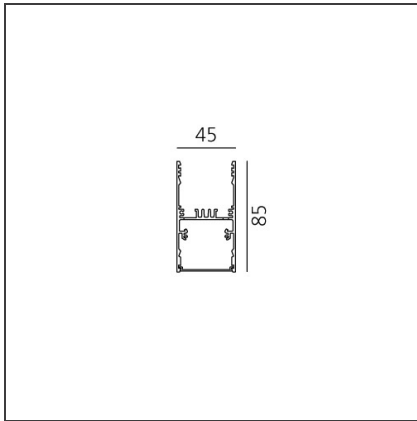

A.39 Suspension/Ceiling - 1482mm - Direct Emission - 3000K - Undimmable - Silver

IP20   

DESIGN BY

Carlotta de Bevilacqua

DESCRIPTION

Controlled emission LED optic System. UGR index control and 65° luminance (EN 12464). Patent-pending proprietary optic system made by a thin black square-meshed grid and by a system of square plano-convex lenses of appropriate beam angle. The internal part of the grid is white painted and has a high reflection coefficient, so that the light incident on the grid is retrieved within the A.39 body. A net 'cut off' at the required angle is obtained through this system. The convex profile of the lens is designed with images optic techniques, so that the emission is limited within the 65° required by standard EN 12464. UGR<19 Angle luminance equals to 65° and beyond: <3,000 cd/m2. The grid positioned over the lenses allows only the rays falling into the required output angular limits to be incident to the lenses. The rays beyond these limits are recovered and redirected inside the light box (if the ray is incident to the white surface) or cancelled (if the ray is incident to the black edge).

TECHNICAL DRAWINGS

FEATURES

Article Code:	AT14505	Series:	Indoor
Colour:	Silver		
Installation:	Suspension, Ceiling		

DIMENSIONS

Length:	cm 148
Width:	cm 4.5
Height:	cm 8.5

INCLUDED SOURCES

Category:	LED	Color temperature (K):	3000K
Number:	1		
Watt:	42W		
Type:	0		
Class:	A		