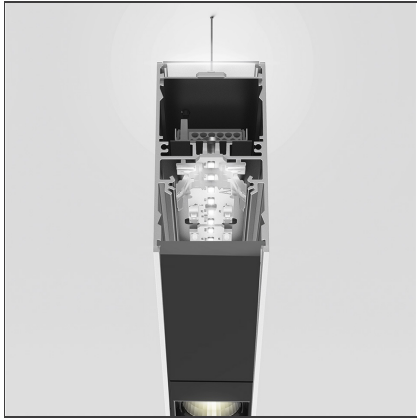

**A.39 Suspension - Direct + Indirect Emission - 2368mm - 52° - 4000K -
Undimmable - 6x4 Optics - White**

IP 20 

DESIGN BY

Carlotta de Bevilacqua

DESCRIPTION

TECHNICAL DRAWINGS

FEATURES

Article Code:	BH10901	Series:	Indoor
Colour:	White		
Installation:	Suspension, Ceiling		

DIMENSIONS

Length:	cm 237
Width:	cm 4.5
Height:	cm 8.5

INCLUDED SOURCES

Category:	LED	Color temperature (K):	4000K
Number:	1	Color Tolerance:	MacAdam 2SDCM
Watt:	80W	Service Life:	L90 (20K) 118000h
Type:	0		
Category:	LED	Color temperature (K):	4000K
Number:	1	Color Tolerance:	MacAdam 2SDCM
Watt:	54W	Service Life:	L90 (20K) 118000h
Type:	0		

LUMINAIRE

Watt:	125W	Delivered lumens output (lm):	11305lm
		CCT:	4000K
		Efficiency:	79%
		Efficacy:	90.44lm/W
		CRI:	90

Notes

Screen supplied separately. * Drivers use 2 DALI addresses.

ACCESSORIES

Louvre - 2368mm
6x4 optics - white
AE43001

Louvre - 2368mm
6x4 optics black
AE43004

A.39 - Mechanical
joint including 1
suspension cable
AT09500

Angle louvre - 90°
corner screen (on
same plane) -
White
BH44001

Angle louvre - 90°
corner screen (on
same plane) -
Black
BH44004