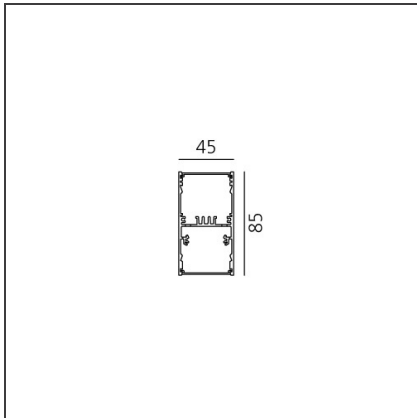

**A.39 Suspension - Direct + Indirect Emission - 2368mm - 52° - 4000K -
Undimmable - 6x4 Optics - White**

IP 20 

DESIGN BY

Carlotta de Bevilacqua

DESCRIPTION

TECHNICAL DRAWINGS

FEATURES

Article Code:	BH10901	Series:	Indoor
Colour:	White		
Installation:	Suspension, Ceiling		

DIMENSIONS

Length:	cm 237
Width:	cm 4.5
Height:	cm 8.5

INCLUDED SOURCES

Category:	LED	Color temperature (K):	4000K
Number:	1	Color Tolerance:	MacAdam 2SDCM
Watt:	80W	Service Life:	L90 (20K) 118000h
Type:	0		
Category:	LED	Color temperature (K):	4000K
Number:	1	Color Tolerance:	MacAdam 2SDCM
Watt:	54W	Service Life:	L90 (20K) 118000h
Type:	0		

LUMINAIRE

Watt:	125W	Delivered lumens output (lm):	11305lm
		CCT:	4000K
		Efficiency:	79%
		Efficacy:	90.44lm/W
		CRI:	90

Notes

Screen supplied separately. * Drivers use 2 DALI addresses.

ACCESSORIES

Louvre - 2368mm
6x4 optics - white
AE43001

Louvre - 2368mm
6x4 optics black
AE43004

A.39 - Mechanical
joint including 1
suspension cable
AT09500

Angle louvre - 90°
corner screen (on
same plane) -
White
BH44001

Angle louvre - 90°
corner screen (on
same plane) -
Black
BH44004