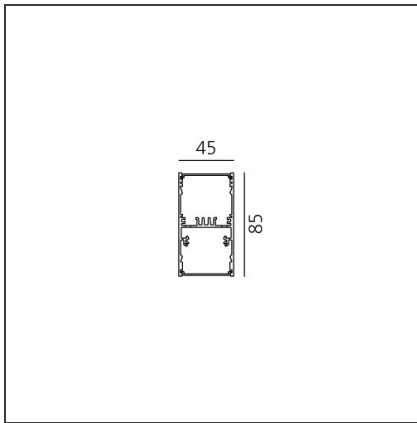

**A.39 Suspension - Direct + Indirect Emission - 2368mm - 52° - 4000K - Dimmable DALI - 6x4 Optics - White**

IP 20 Dimmerable: + -

**DESIGN BY**

Carlotta de Bevilacqua

**DESCRIPTION**

**TECHNICAL DRAWINGS**

**FEATURES**

<b>Article Code:</b>	BH11101	<b>Series:</b>	Indoor
<b>Colour:</b>	White		
<b>Installation:</b>	Suspension, Ceiling		

**DIMENSIONS**

<b>Length:</b>	cm 237
<b>Width:</b>	cm 4.5
<b>Height:</b>	cm 8.5