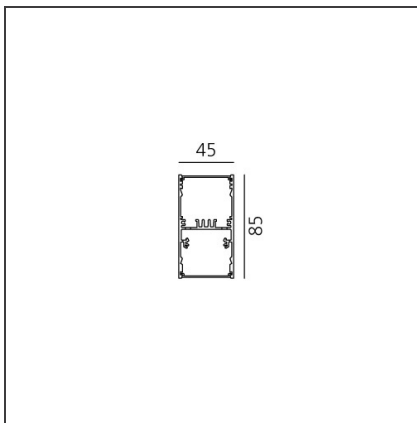

A.39 Suspension - Direct + Indirect Emission - 2368mm - 52° - 4000K - Dimmable DALI - 6x4 Optics - Black

IP 20 Dimmerable: + -

DESIGN BY

Carlotta de Bevilacqua

DESCRIPTION

TECHNICAL DRAWINGS

FEATURES

Article Code:	BH11104	Series:	Indoor
Colour:	Black		
Installation:	Suspension, Ceiling		

DIMENSIONS

Length:	cm 237
Width:	cm 4.5
Height:	cm 8.5

INCLUDED SOURCES

Category:	LED	Color temperature (K):	4000K
Number:	1	Color Tolerance:	MacAdam 2SDCM
Watt:	80W	Service Life:	L90 (20K) 118000h
Type:	0		
Category:	LED	Color temperature (K):	4000K
Number:	1	Color Tolerance:	MacAdam 2SDCM
Watt:	54W	Service Life:	L90 (20K) 118000h
Type:	0		

ACCESSORIES

Louvre - 2368mm
6x4 optics - white
AE43001

Louvre - 2368mm
6x4 optics black
AE43004

A.39 - Mechanical
joint including 1
suspension cable
AT09500

Angle louvre - 90°
corner screen (on
same plane) -
White
BH44001