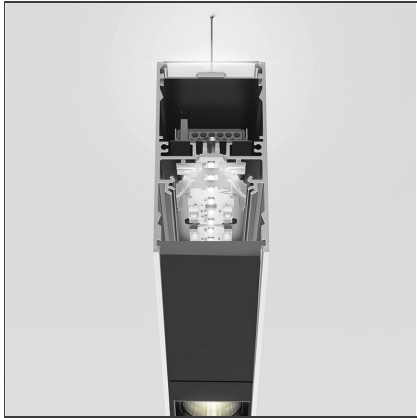

A.39 Suspension - Direct + Indirect Emission - 2368mm - 52° - 4000K - Dimmable DALI - 6x4 Optics - Black

IP 20 Dimmerable: + -

DESIGN BY

Carlotta de Bevilacqua

DESCRIPTION

TECHNICAL DRAWINGS

FEATURES

Article Code:	BH11104	Series:	Indoor
Colour:	Black		
Installation:	Suspension, Ceiling		

DIMENSIONS

Length:	cm 237
Width:	cm 4.5
Height:	cm 8.5

INCLUDED SOURCES

Category:	LED	Color temperature (K):	4000K
Number:	1	Color Tolerance:	MacAdam 2SDCM
Watt:	80W	Service Life:	L90 (20K) 118000h
Type:	0		
Category:	LED	Color temperature (K):	4000K
Number:	1	Color Tolerance:	MacAdam 2SDCM
Watt:	54W	Service Life:	L90 (20K) 118000h
Type:	0		

LUMINAIRE

Watt:	120W	Delivered lumens output (lm):	11305lm
		CCT:	4000K
		Efficiency:	79%
		Efficacy:	94.21lm/W
		CRI:	90
		Dimmable Typology:	Dali

Notes

Screen supplied separately. * Drivers use 2 DALI addresses.

Angle louvre - 90°
corner screen (on
same plane) -
Black
BH44004

A.39 -
Suspension/Ceiling
- Corner (on same
plane) - Black
BH35004

A.39 - Dimmable
Feeding kit
including 2
suspension cables
(5 poles) 2000m
(H)
AT10500