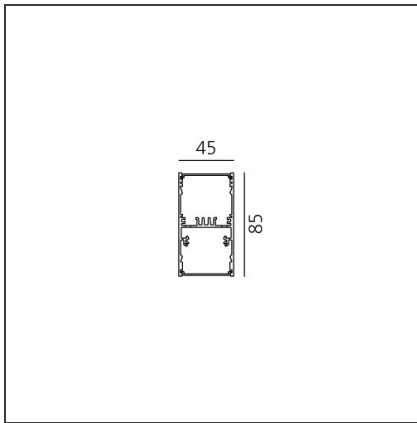

**A.39 Suspension - Direct + Indirect Emission - 2368mm - 52° - 4000K - Dimmable DALI - 4x4 Optics - Silver**

IP 20  Dimmerable: +  -

**DESIGN BY**

Carlotta de Bevilacqua

**DESCRIPTION**

**TECHNICAL DRAWINGS**

**DIMENSIONS**

|                |        |
|----------------|--------|
| <b>Length:</b> | cm 237 |
| <b>Width:</b>  | cm 4.5 |
| <b>Height:</b> | cm 8.5 |

**INCLUDED SOURCES**

|                  |     |                               |                   |
|------------------|-----|-------------------------------|-------------------|
| <b>Category:</b> | LED | <b>Color temperature (K):</b> | 4000K             |
| <b>Number:</b>   | 1   | <b>Color Tolerance:</b>       | MacAdam 2SDCM     |
| <b>Watt:</b>     | 50W | <b>Service Life:</b>          | L90 (20K) 118000h |
| <b>Type:</b>     | 0   |                               |                   |
| <b>Category:</b> | LED | <b>Color temperature (K):</b> | 4000K             |
| <b>Number:</b>   | 1   | <b>Color Tolerance:</b>       | MacAdam 2SDCM     |
| <b>Watt:</b>     | 54W | <b>Service Life:</b>          | L90 (20K) 118000h |
| <b>Type:</b>     | 0   |                               |                   |