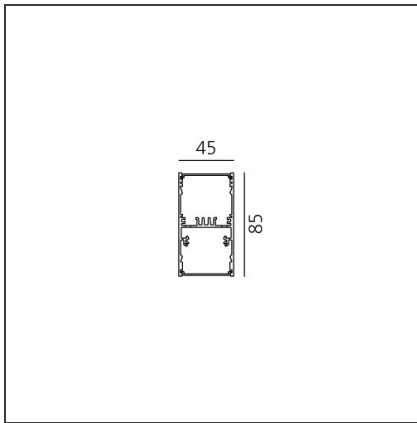

A.39 Suspension - Direct + Indirect Emission - 2368mm - 52° - 3000K - Dimmable DALI - 6x4 Optics - Black

IP 20 Dimmerable: + -

DESIGN BY

Carlotta de Bevilacqua

DESCRIPTION

TECHNICAL DRAWINGS

FEATURES

Article Code:	BH11004	Series:	Indoor
Colour:	Black		
Installation:	Suspension, Ceiling		

DIMENSIONS

Length:	cm 237
Width:	cm 4.5
Height:	cm 8.5

INCLUDED SOURCES

Category:	LED	Color temperature (K):	3000K
Number:	1	Color Tolerance:	MacAdam 2SDCM
Watt:	80W	Service Life:	L90 (20K) 118000h
Type:	0		
Category:	LED	Color temperature (K):	3000K
Number:	1	Color Tolerance:	MacAdam 2SDCM
Watt:	54W	Service Life:	L90 (20K) 118000h
Type:	0		

ACCESSORIES

Louvre - 2368mm
6x4 optics - white
AE43001

Louvre - 2368mm
6x4 optics black
AE43004

A.39 - Mechanical
joint including 1
suspension cable
AT09500

Angle louvre - 90°
corner screen (on
same plane) -
White
BH44001