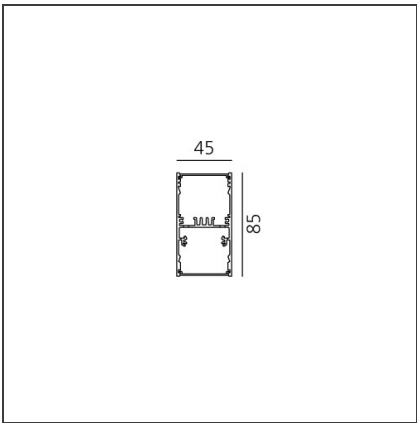

A.39 Suspension - Direct + Indirect Emission - 2368mm - 52° - 3000K - Dimmable DALI - 4x4 Optics - Silver

IP 20 Dimmerable:

DESIGN BY

Carlotta de Bevilacqua

DESCRIPTION

TECHNICAL DRAWINGS

FEATURES

Article Code:	BH15005	Series:	Indoor
Colour:	Silver		
Installation:	Suspension, Ceiling		

DIMENSIONS

Length:	cm 237
Width:	cm 4.5
Height:	cm 8.5

INCLUDED SOURCES

Category:	LED	Color temperature (K):	3000K
Number:	1	Color Tolerance:	MacAdam 2SDCM
Watt:	50W	Service Life:	L90 (20K) 118000h
Type:	0		
Category:	LED	Color temperature (K):	3000K
Number:	1	Color Tolerance:	MacAdam 2SDCM
Watt:	54W	Service Life:	L90 (20K) 118000h
Type:	0		

ACCESSORIES

Louvre - 2368mm
4x4 optics white
AE42001

Louvre - 2368mm
4x4 optics black
AE42004

A.39 - Mechanical
joint including 1
suspension cable
AT09500

Angle louvre - 90°
corner screen (on
same plane) -
White
BH44001