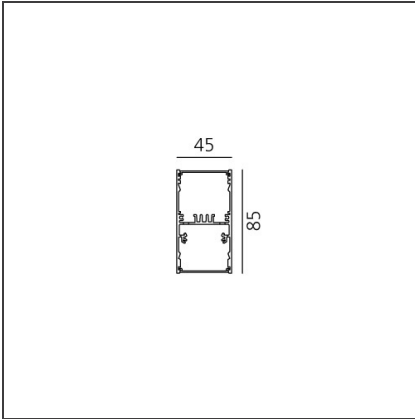

**A.39 Suspension - Direct + Indirect Emission - 2368mm - 36° - 4000K -
Undimmable - 6x4 Optics - White**

IP 20

DESIGN BY

Carlotta de Bevilacqua

DESCRIPTION

TECHNICAL DRAWINGS

FEATURES

Article Code:	BH10501	Series:	Indoor
Colour:	White		
Installation:	Suspension, Ceiling		

DIMENSIONS

Length:	cm 237
Width:	cm 4.5
Height:	cm 8.5

INCLUDED SOURCES

Category:	LED	Color temperature (K):	4000K
Number:	1	Color Tolerance:	MacAdam 2SDCM
Watt:	80W	Service Life:	L90 (20K) 118000h
Type:	0		
Category:	LED	Color temperature (K):	4000K
Number:	1	Color Tolerance:	MacAdam 2SDCM
Watt:	54W	Service Life:	L90 (20K) 118000h
Type:	0		

LUMINAIRE

Watt:	125W	Delivered lumens output (lm):	11129lm
		CCT:	4000K
		Efficiency:	78%
		Efficacy:	89.03lm/W
		CRI:	90

Notes

Screen supplied separately. * Drivers use 2 DALI addresses.

ACCESSORIES

Louvre - 2368mm
6x4 optics - white
AE43001

Louvre - 2368mm
6x4 optics black
AE43004

A.39 - Mechanical
joint including 1
suspension cable
AT09500

Angle louvre - 90°
corner screen (on
same plane) -
White
BH44001

Angle louvre - 90°
corner screen (on
same plane) -
Black
BH44004