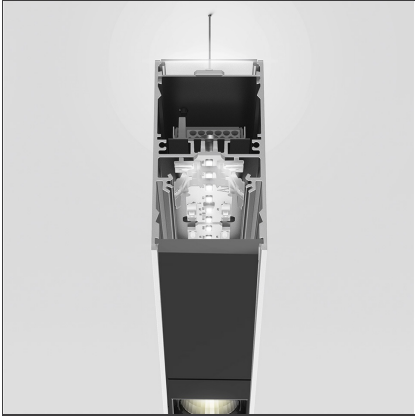

**A.39 Suspension - Direct + Indirect Emission - 2368mm - 36° - 4000K -
Undimmable - 6x4 Optics - White**

IP 20

DESIGN BY

Carlotta de Bevilacqua

DESCRIPTION

TECHNICAL DRAWINGS

FEATURES

Article Code:	BH10501	Series:	Indoor
Colour:	White		
Installation:	Suspension, Ceiling		

DIMENSIONS

Length:	cm 237
Width:	cm 4.5
Height:	cm 8.5

INCLUDED SOURCES

Category:	LED	Color temperature (K):	4000K
Number:	1	Color Tolerance:	MacAdam 2SDCM
Watt:	80W	Service Life:	L90 (20K) 118000h
Type:	0		
Category:	LED	Color temperature (K):	4000K
Number:	1	Color Tolerance:	MacAdam 2SDCM
Watt:	54W	Service Life:	L90 (20K) 118000h
Type:	0		

LUMINAIRE

Watt:	125W	Delivered lumens output (lm):	11129lm
		CCT:	4000K
		Efficiency:	78%
		Efficacy:	89.03lm/W
		CRI:	90

Notes

Screen supplied separately. * Drivers use 2 DALI addresses.

ACCESSORIES

Louvre - 2368mm
6x4 optics - white
AE43001

Louvre - 2368mm
6x4 optics black
AE43004

A.39 - Mechanical
joint including 1
suspension cable
AT09500

Angle louvre - 90°
corner screen (on
same plane) -
White
BH44001

Angle louvre - 90°
corner screen (on
same plane) -
Black
BH44004