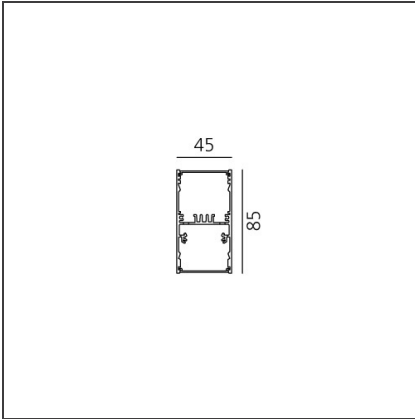

**A.39 Suspension - Direct + Indirect Emission - 2368mm - 36° - 3000K - Undimmable - 6x4 Optics - White**

IP 20

**DESIGN BY**

Carlotta de Bevilacqua

**DESCRIPTION**

**TECHNICAL DRAWINGS**

**FEATURES**

<b>Article Code:</b>	BH10401	<b>Series:</b>	Indoor
<b>Colour:</b>	White		
<b>Installation:</b>	Suspension, Ceiling		

**DIMENSIONS**

<b>Length:</b>	cm 237
<b>Width:</b>	cm 4.5
<b>Height:</b>	cm 8.5

**INCLUDED SOURCES**

<b>Category:</b>	LED	<b>Color temperature (K):</b>	3000K
<b>Number:</b>	1	<b>Color Tolerance:</b>	MacAdam 2SDCM
<b>Watt:</b>	80W	<b>Service Life:</b>	L90 (20K) 118000h
<b>Type:</b>	0		
<b>Category:</b>	LED	<b>Color temperature (K):</b>	3000K
<b>Number:</b>	1	<b>Color Tolerance:</b>	MacAdam 2SDCM
<b>Watt:</b>	54W	<b>Service Life:</b>	L90 (20K) 118000h
<b>Type:</b>	0		

**ACCESSORIES**

Louvre - 2368mm  
6x4 optics - white  
AE43001

Louvre - 2368mm  
6x4 optics black  
AE43004

A.39 - Mechanical  
joint including 1  
suspension cable  
AT09500

Angle louvre - 90°  
corner screen (on  
same plane) -  
White  
BH44001