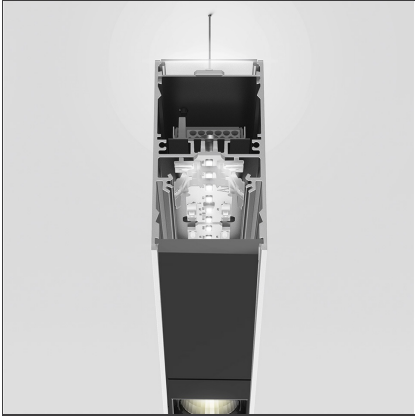

**A.39 Suspension - Direct + Indirect Emission - 2368mm - 36° - 3000K - Undimmable - 6x4 Optics - White**

IP 20

**DESIGN BY**

Carlotta de Bevilacqua

**DESCRIPTION**

**TECHNICAL DRAWINGS**

**FEATURES**

<b>Article Code:</b>	BH10401	<b>Series:</b>	Indoor
<b>Colour:</b>	White		
<b>Installation:</b>	Suspension, Ceiling		

**DIMENSIONS**

<b>Length:</b>	cm 237
<b>Width:</b>	cm 4.5
<b>Height:</b>	cm 8.5

**INCLUDED SOURCES**

<b>Category:</b>	LED	<b>Color temperature (K):</b>	3000K
<b>Number:</b>	1	<b>Color Tolerance:</b>	MacAdam 2SDCM
<b>Watt:</b>	80W	<b>Service Life:</b>	L90 (20K) 118000h
<b>Type:</b>	0		
<b>Category:</b>	LED	<b>Color temperature (K):</b>	3000K
<b>Number:</b>	1	<b>Color Tolerance:</b>	MacAdam 2SDCM
<b>Watt:</b>	54W	<b>Service Life:</b>	L90 (20K) 118000h
<b>Type:</b>	0		

**LUMINAIRE**

<b>Watt:</b>	125W	<b>Delivered lumens output (lm):</b>	10539lm
		<b>CCT:</b>	3000K
		<b>Efficiency:</b>	78%
		<b>Efficacy:</b>	84.32lm/W
		<b>CRI:</b>	90

**Notes**

Screen supplied separately. \* Drivers use 2 DALI addresses.

Angle louvre - 90°  
corner screen (on  
same plane) -  
Black  
BH44004

A.39 -  
Suspension/Ceiling  
- Corner (on same  
plane) - White  
BH35001

A.39 -  
Undimmable  
Feeding kit  
including 2  
suspension cables  
(3 poles) 2000mm  
(H)  
AT10400